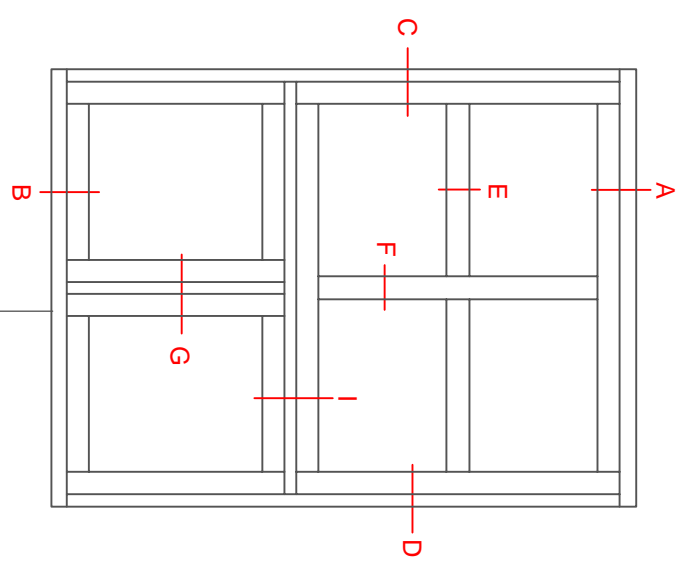

1 2 3 4 5 6 7 8

Created by	Rev. No.	Rev. Date	Revised by	Product name	Tolerance
AOS	AOS	29.06.2016	RR	General Tolerance ±0.2	
18.12.2015		30.06.2016		NTech	

ND NTech Sikkerhetsvindu
92 mm karm
ND NTech Dreh-kipp Säkerhetsfönster
92 mm karm
ND NTech Tilt and Turn
92 mm frame

Format: A3
Scale: 1:2
1 of 1
Drawing No: N010900
Revision: A