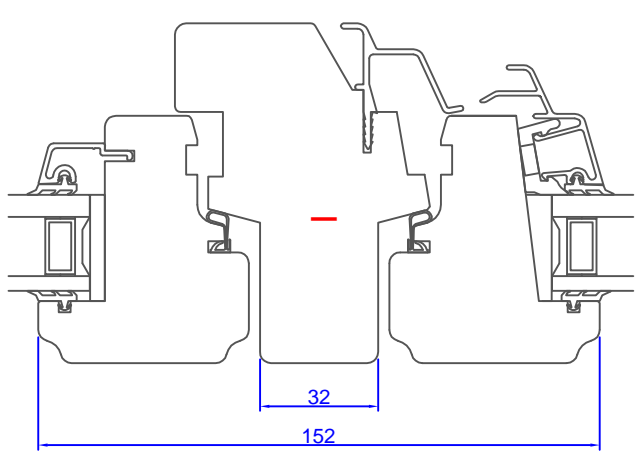

1 2 3 4 5 6 7 8

Created by	Rev. No.	Rev. Date	Revised by	Product name	Tolerance
AOS	AOS	29.06.2016	RR	General Tolerance ±0.2	
18.12.2015		30.06.2016		NTech	

ND NTech Sikkerhetsvindu
92 mm karm
ND NTech Dreh-kipp Säkerhetsfönster
92 mm karm
ND NTech Tilt and Turn
92 mm frame

Format: A3
Scale: 1:2
1 of 1
Drawing No: N010900
Revision: A