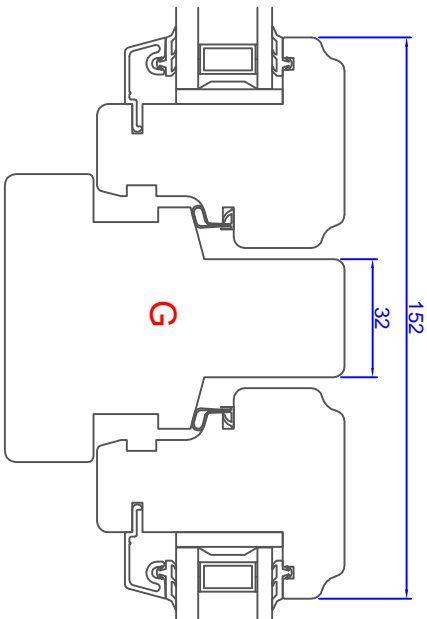

1 2 3 4 5 6 7 8

Created by	Rev. No.	Rev. Date	Revised by	Product name	Tolerance
AOS	AOS	29.06.2016	RR	General Tolerance ±0.2	
18.12.2015		30.06.2016		NTech	

ND NTech Sikkerhetsvindu
92 mm karm
ND NTech Dreh-kipp Säkerhetsfönster
92 mm karm
ND NTech Tilt and Turn
92 mm frame

Format: A3
Scale: 1:2
1 of 1
Drawing No: N010900
Revision: A