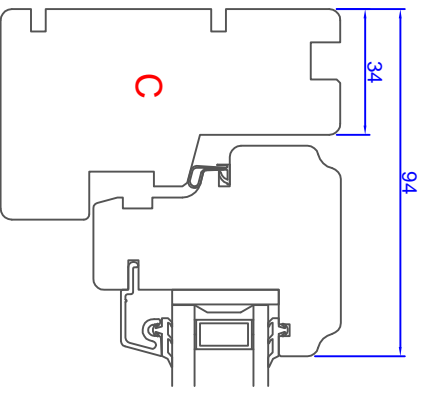

1 2 3 4 5 6 7 8

Created by	Rev. No.	Rev. Date	Revised by	Product name	Tolerance
AOS	AOS	29.06.2016	RR	General Tolerance ±0.2	
18.12.2015		30.06.2016		NTech	

ND NTech Sikkerhetsvindu
92 mm karm
ND NTech Dreh-kipp Säkerhetsfönster
92 mm karm
ND NTech Tilt and Turn
92 mm frame

Format: A3
Scale: 1:2
1 of 1
Drawing No: N010900
Revision: A