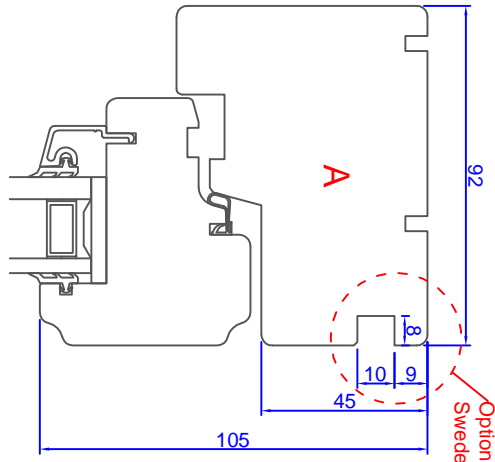

1 2 3 4 5 6 7 8

Created by	Rev. No.	Rev. Date	Revised by	Product name	Tolerance
AOS	AOS	29.06.2016	RR	General Tolerance ±0.2	
18.12.2015		30.06.2016		NTech	

ND NTech Sikkerhetsvindu
92 mm karm
ND NTech Dreh-kipp Säkerhetsfönster
92 mm karm
ND NTech Tilt and Turn
92 mm frame

Format: A3
Scale: 1:2
1 of 1
Drawing No: N010900
Revision: A