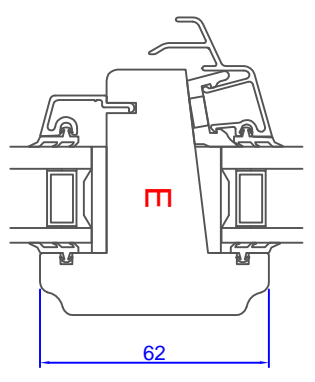

1 2 3 4 5 6 7 8

Created by	Rev. No.	Rev. Date	Revised by	Product name	Tolerance
AOS	AOS	29.06.2016	RR	General Tolerance ±0.2	
18.12.2015		30.06.2016		NTech	

ND NTech Sikkerhetsvindu
92 mm karm
ND NTech Dreh-kipp Säkerhetsfönster
92 mm karm
ND NTech Tilt and Turn
92 mm frame

Format: A3
Scale: 1:2
1 of 1
Drawing No: N010900
Revision: A