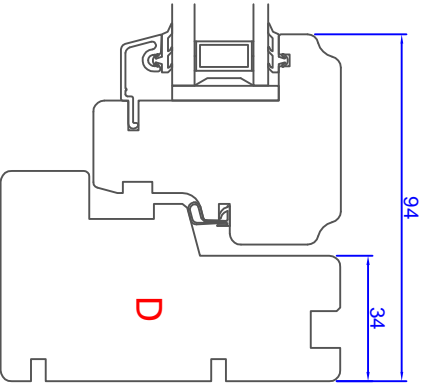

1 2 3 4 5 6 7 8

Created by	Rev. No.	Rev. Date	Revised by	Product name	Tolerance
AOS	AOS	29.06.2016	RR	General Tolerance ±0.2	
18.12.2015		30.06.2016		NTech	

ND NTech Sikkerhetsvindu
92 mm karm
ND NTech Dreh-kipp Säkerhetsfönster
92 mm karm
ND NTech Tilt and Turn
92 mm frame

Format: A3
Scale: 1:2
1 of 1
Drawing No: N010900
Revision: A