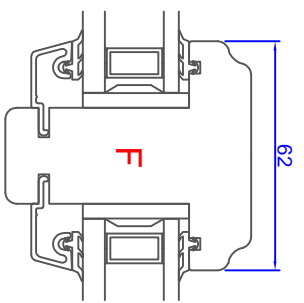

1 2 3 4 5 6 7 8

Created by	Rev. No.	Rev. Date	Revised by	Product name	Tolerance
AOS	AOS	29.06.2016	RR	General Tolerance ±0.2	
18.12.2015		30.06.2016		NTech	

ND NTech Sikkerhetsvindu
92 mm karm
ND NTech Dreh-kipp Säkerhetsfönster
92 mm karm
ND NTech Tilt and Turn
92 mm frame