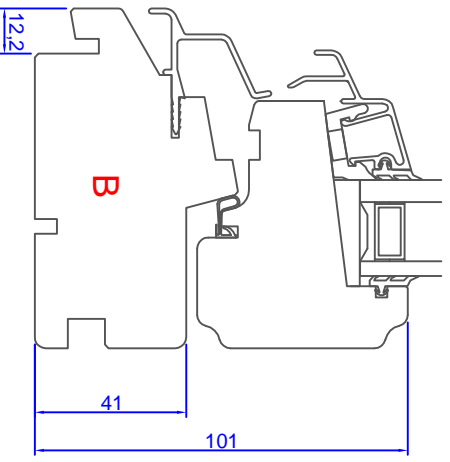

1 2 3 4 5 6 7 8

Created by	Rev. No.	Rev. Date	Revised by	Product name	Tolerance
AOS	AOS	29.06.2016	RR	General Tolerance ±0.2	
18.12.2015		30.06.2016		NTech	

ND NTech Sikkerhetsvindu
92 mm karm
ND NTech Dreh-kipp Säkerhetsfönster
92 mm karm
ND NTech Tilt and Turn
92 mm frame

Format: A3
Scale: 1:2
1 of 1
Drawing No: N010900
Revision: A