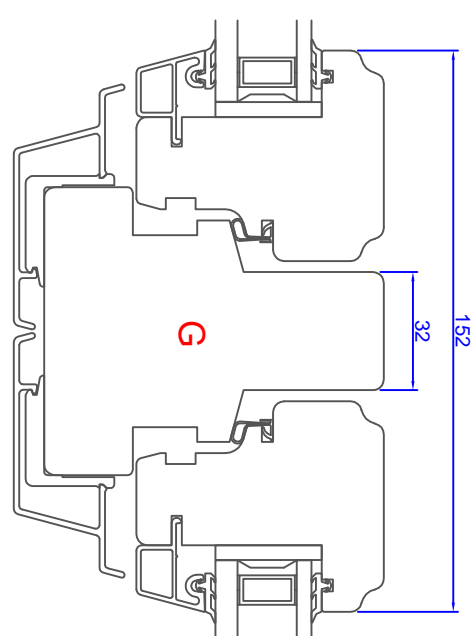

1 2 3 4 5 6 7 8

www.nordan.co.uk

www.nordan.no

Format: A3
Scale: 1:2
Sheet: 1 of 1

Order no: N010901
Revision: A

Order No.	Rev. No.	Issue Date	Product Name	Tolerance
AOS	AOS	RR	General Tolerance ±0.2	
18.12.2015	29.06.2016	30.06.2016	NTech	

ND NTech Sikkerhetsvindu
100 mm karm inkl. 8 mm alum.
ND NTech Dreh-kipp S kerhetsf nster
100 mm karm inkl. 8 mm alum.
ND NTech Tilt and Turn
100 mm frame incl. 8 mm alum.