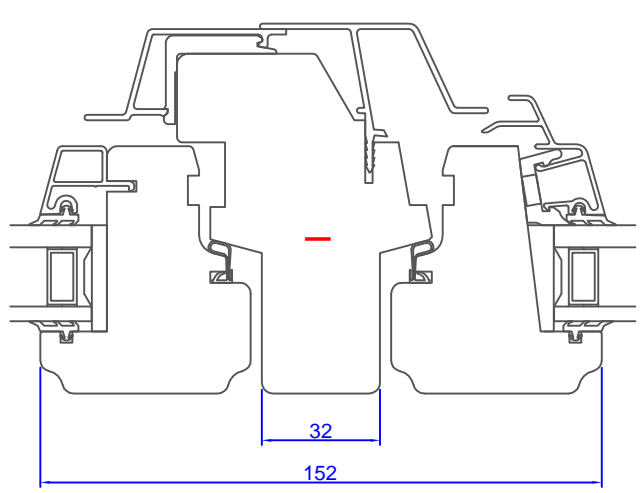

1 2 3 4 5 6 7 8

www.nordan.co.uk

www.nordan.no

Format: A3
Scale: 1:2
Sheet: 1 of 1

Order no: N010901
Revision: A

Order No.	Rev. No.	Issue Date	Product Name	Tolerance
AOS	AOS	RR	General Tolerance ±0.2	
18.12.2015	29.06.2016	30.06.2016	NTech	

ND NTech Sikkerhetsvindu
100 mm karm inkl. 8 mm alum.
ND NTech Dreh-kipp S kerhetsf nster
100 mm karm inkl. 8 mm alum.
ND NTech Tilt and Turn
100 mm frame incl. 8 mm alum.