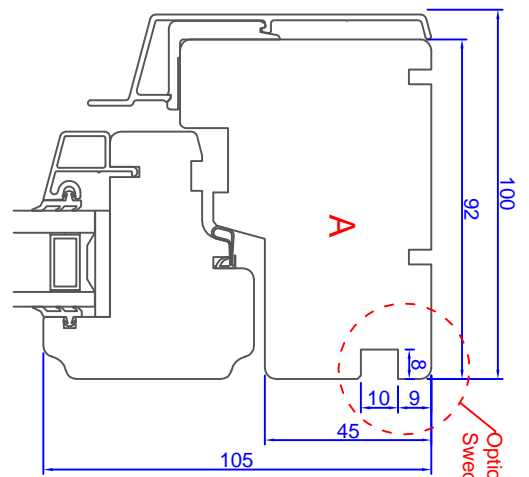

1 2 3 4 5 6 7 8

www.nordan.co.uk

www.nordan.no

Format: A3
Scale: 1:2
Sheet: 1 of 1

Order no: N010901
Revision: A

Order No.	Rev. No.	Issue Date	Product Name	Tolerance
AOS	AOS	RR	General Tolerance ±0.2	
18.12.2015	29.06.2016	30.06.2016	NTech	

ND NTech Sikkerhetsvindu
100 mm karm inkl. 8 mm alum.
ND NTech Dreh-kipp S kerhetsf nster
100 mm karm inkl. 8 mm alum.
ND NTech Tilt and Turn
100 mm frame incl. 8 mm alum.