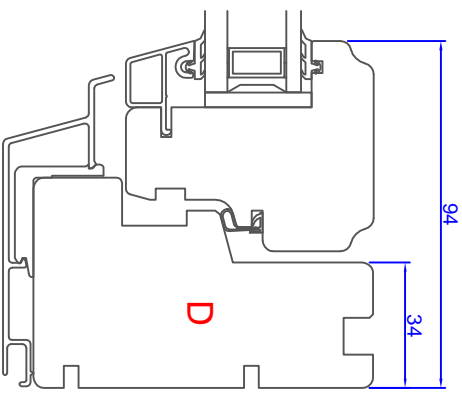

1 2 3 4 5 6 7 8

www.nordan.co.uk

www.nordan.no

Format: A3
Scale: 1:2
Sheet: 1 of 1

Order no: N010901
Revision: A

Order No.	Rev. No.	Issue Date	Product Name	Tolerance
AOS	AOS	RR	General Tolerance ±0.2	
18.12.2015	29.06.2016	30.06.2016	NTech	

ND NTech Sikkerhetsvindu
100 mm karm inkl. 8 mm alum.
ND NTech Dreh-kipp S kerhetsf nster
100 mm karm inkl. 8 mm alum.
ND NTech Tilt and Turn
100 mm frame incl. 8 mm alum.