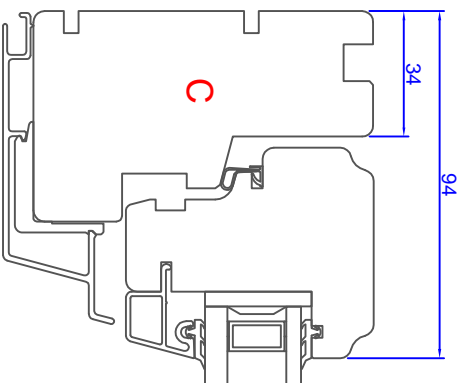

1 2 3 4 5 6 7 8

www.nordan.co.uk

www.nordan.no

Format: A3
Scale: 1:2
Sheet: 1 of 1

Order no: N010901
Revision: A

Order No.	Rev. No.	Issue Date	Product Name	Tolerance
AOS	AOS	RR	General Tolerance ±0.2	
18.12.2015	29.06.2016	30.06.2016	NTech	

ND NTech Sikkerhetsvindu
100 mm karm inkl. 8 mm alum.
ND NTech Dreh-kipp S kerhetsf nster
100 mm karm inkl. 8 mm alum.
ND NTech Tilt and Turn
100 mm frame incl. 8 mm alum.