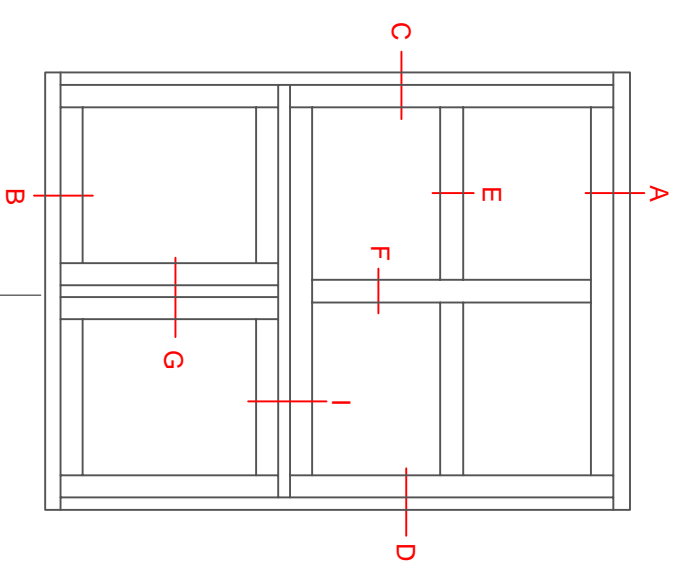

1 2 3 4 5 6 7 8

www.nordan.co.uk

www.nordan.no

Format: A3
Scale: 1:2
Sheet: 1 of 1

Order no: N010901
Revision: A

Order No.	Rev. No.	Issue Date	Product Name	Tolerance
AOS	AOS	RR	General Tolerance ±0.2	
18.12.2015	29.06.2016	30.06.2016	NTech	

ND NTech Sikkerhetsvindu
100 mm karm inkl. 8 mm alum.
ND NTech Dreh-kipp S kerhetsf nster
100 mm karm inkl. 8 mm alum.
ND NTech Tilt and Turn
100 mm frame incl. 8 mm alum.