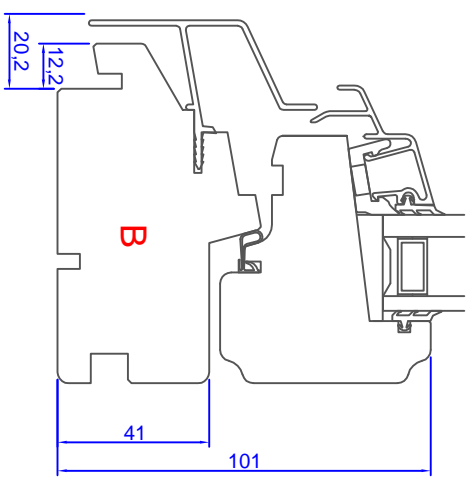

1 2 3 4 5 6 7 8

www.nordan.co.uk

www.nordan.no

Format: A3
Scale: 1:2
Sheet: 1 of 1

Order no: N010901
Revision: A

Order No.	Rev. No.	Issue Date	Product Name	Tolerance
AOS	AOS	RR	General Tolerance ±0.2	
18.12.2015	29.06.2016	30.06.2016	NTech	

ND NTech Sikkerhetsvindu
100 mm karm inkl. 8 mm alum.
ND NTech Dreh-kipp S kerhetsf nster
100 mm karm inkl. 8 mm alum.
ND NTech Tilt and Turn
100 mm frame incl. 8 mm alum.