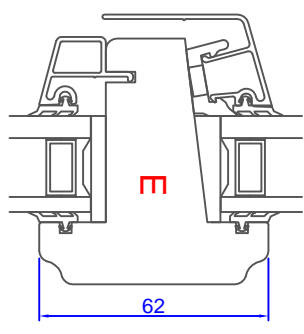

1 2 3 4 5 6 7 8

www.nordan.co.uk

www.nordan.no

Format: A3
Scale: 1:2
Sheet: 1 of 1

Order no: N010901
Revision: A

Order No.	Rev. No.	Issue Date	Product Name	Tolerance
AOS	AOS	RR	General Tolerance ±0.2	
18.12.2015	29.06.2016	30.06.2016	NTech	

ND NTech Sikkerhetsvindu
100 mm karm inkl. 8 mm alum.
ND NTech Dreh-kipp S kerhetsf nster
100 mm karm inkl. 8 mm alum.
ND NTech Tilt and Turn
100 mm frame incl. 8 mm alum.