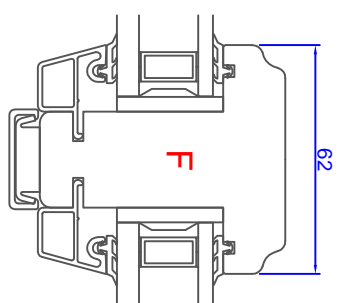

1 2 3 4 5 6 7 8

www.nordan.co.uk

www.nordan.no

Format: A3
Scale: 1:2
Sheet: 1 of 1

Order no: N010901
Revision: A

Order No.	Rev. No.	Issue Date	Product Name	Tolerance
AOS	AOS	RR	General Tolerance ±0.2	
18.12.2015	29.06.2016	30.06.2016	NTech	

ND NTech Sikkerhetsvindu
100 mm karm inkl. 8 mm alum.
ND NTech Dreh-kipp S kerhetsf nster
100 mm karm inkl. 8 mm alum.
ND NTech Tilt and Turn
100 mm frame incl. 8 mm alum.