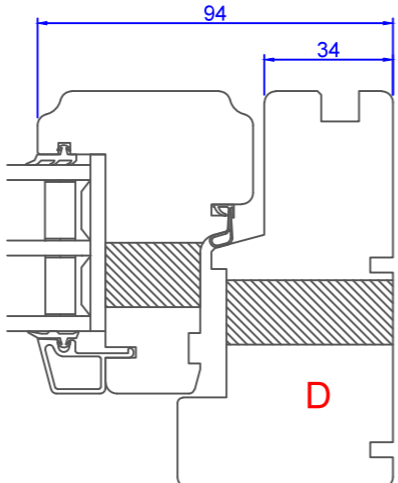

1 2 3 4 5 6 7 8

A
B
C
D
E
F

A
B
C
D
E
F

Constr. by AOS	Rev. by	Appr. by	Tolerance General Tolerance ± 0.2
Constr. Date 12/18/2015	Rev. date	Appr. date	Product series NTech
Norwegian: ND NTech Sikkerhetsvindu NTech Passiv, 105 mm karm			
Swedish: ND NTech Dreh-kipp Säkerhetsfönster NTech Passiv, 105 mm karm			
English: ND NTech Tilt and Turn NTech Passive, 105 mm frame			

NorDan
www.nordan.no - www.nordan.se - www.nordan.co.uk

Format: A3   Scale: 1:2   Side: 1 of 1

Drawing no: **N010904**

Revision:

1 2 3 4