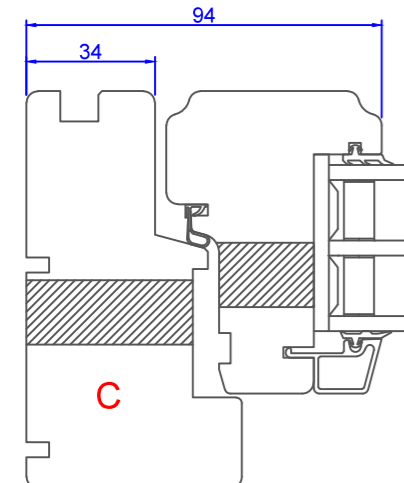

1 2 3 4 5 6 7 8

A
B
C
D
E
F

A
B
C
D
E
F

Constr. by AOS	Rev. by	Appr. by	Tolerance General Tolerance ± 0.2
Constr. Date 12/18/2015	Rev. date	Appr. date	Product series NTech
Norwegian: ND NTech Sikkerhetsvindu NTech Passiv, 105 mm karm			
Swedish: ND NTech Dreh-kipp Säkerhetsfönster NTech Passiv, 105 mm karm			
English: ND NTech Tilt and Turn NTech Passive, 105 mm frame			

NorDan
www.nordan.no - www.nordan.se - www.nordan.co.uk

Format: A3   Scale: 1:2   Side: 1 of 1

Drawing no: **N010904**

Revision:

1 2 3 4