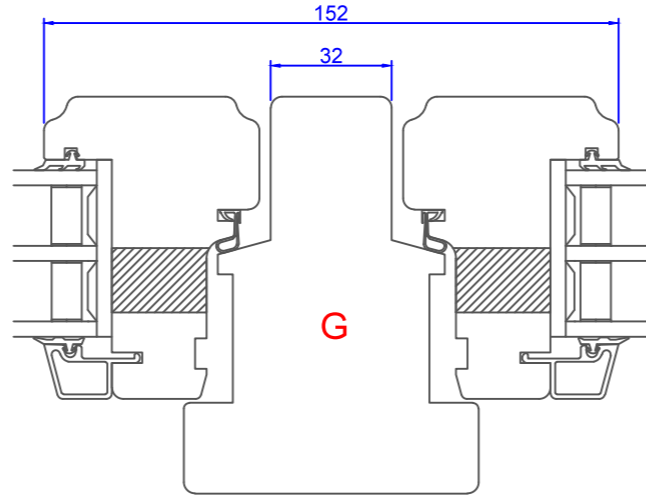

1 2 3 4 5 6 7 8

A
B
C
D
E
F

A
B
C
D
E
F

Constr. by AOS	Rev. by	Appr. by	Tolerance General Tolerance ± 0.2
Constr. Date 12/18/2015	Rev. date	Appr. date	Product series NTech
Norwegian: ND NTech Sikkerhetsvindu NTech Passiv, 105 mm karm			
Swedish: ND NTech Dreh-kipp Säkerhetsfönster NTech Passiv, 105 mm karm			
English: ND NTech Tilt and Turn NTech Passive, 105 mm frame			

NorDan
www.nordan.no - www.nordan.se - www.nordan.co.uk

Format: A3   Scale: 1:2   Side: 1 of 1

Drawing no: **N010904**

Revision:

1 2 3 4