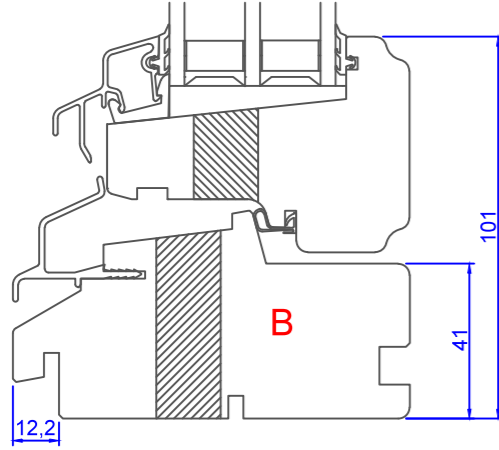

1 2 3 4 5 6 7 8

A
B
C
D
E
F

A
B
C
D
E
F

Constr. by AOS	Rev. by	Appr. by	Tolerance General Tolerance ± 0.2
Constr. Date 12/18/2015	Rev. date	Appr. date	Product series NTech
Norwegian: ND NTech Sikkerhetsvindu NTech Passiv, 105 mm karm			
Swedish: ND NTech Dreh-kipp Säkerhetsfönster NTech Passiv, 105 mm karm			
English: ND NTech Tilt and Turn NTech Passive, 105 mm frame			

NorDan
www.nordan.no - www.nordan.se - www.nordan.co.uk

Format: A3   Scale: 1:2   Side: 1 of 1

Drawing no: **N010904**

Revision:

1 2 3 4