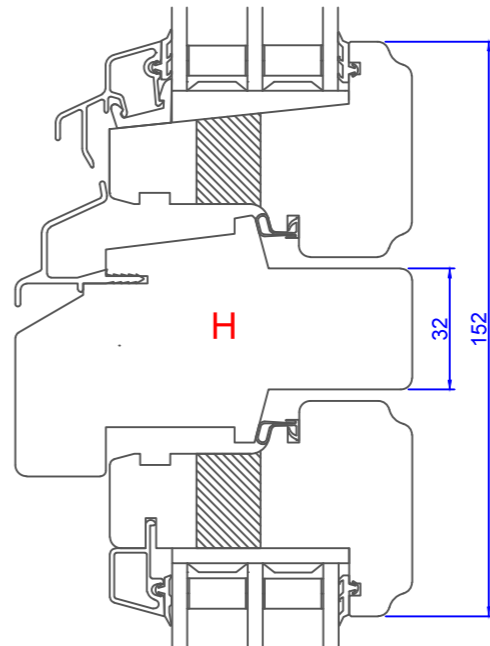

1 2 3 4 5 6 7 8

A
B
C
D
E
F

A
B
C
D
E
F

Constr. by AOS	Rev. by	Appr. by	Tolerance General Tolerance ± 0.2
Constr. Date 12/18/2015	Rev. date	Appr. date	Product series NTech
Norwegian: ND NTech Sikkerhetsvindu NTech Passiv, 105 mm karm			
Swedish: ND NTech Dreh-kipp Säkerhetsfönster NTech Passiv, 105 mm karm			
English: ND NTech Tilt and Turn NTech Passive, 105 mm frame			

NorDan
www.nordan.no - www.nordan.se - www.nordan.co.uk

Format: A3   Scale: 1:2   Side: 1 of 1

Drawing no: **N010904**

Revision:

1 2 3 4