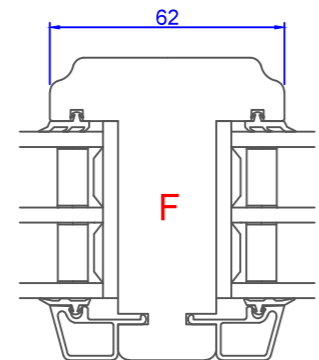

1 2 3 4 5 6 7 8

A
B
C
D
E
F

A
B
C
D
E
F

Constr. by AOS	Rev. by	Appr. by	Tolerance General Tolerance ± 0.2
Constr. Date 12/18/2015	Rev. date	Appr. date	Product series NTech
Norwegian: ND NTech Sikkerhetsvindu NTech Passiv, 105 mm karm			
Swedish: ND NTech Dreh-kipp Säkerhetsfönster NTech Passiv, 105 mm karm			
English: ND NTech Tilt and Turn NTech Passive, 105 mm frame			

NorDan
www.nordan.no - www.nordan.se - www.nordan.co.uk

Format: A3   Scale: 1:2   Side: 1 of 1

Drawing no: **N010904**

Revision:

1 2 3 4