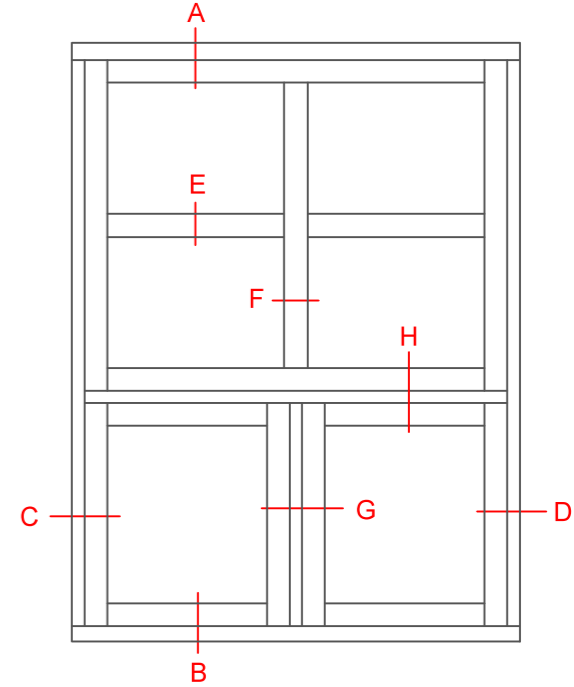

1 2 3 4 5 6 7 8

A
B
C
D
E
F

A
B
C
D
E
F

Constr. by AOS	Rev. by	Appr. by	Tolerance General Tolerance ± 0.2
Constr. Date 12/18/2015	Rev. date	Appr. date	Product series NTech
Norwegian: ND NTech Sikkerhetsvindu NTech Passiv, 105 mm karm			
Swedish: ND NTech Dreh-kipp Säkerhetsfönster NTech Passiv, 105 mm karm			
English: ND NTech Tilt and Turn NTech Passive, 105 mm frame			

NorDan
www.nordan.no - www.nordan.se - www.nordan.co.uk

Format: A3   Scale: 1:2   Side: 1 of 1

Drawing no: **N010904**

Revision:

1 2 3 4