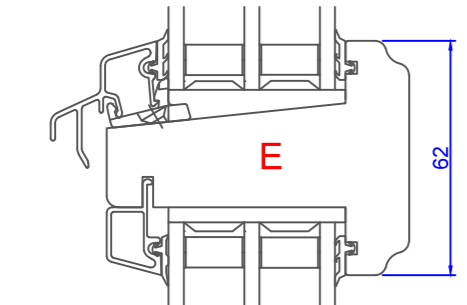

1 2 3 4 5 6 7 8

A
B
C
D
E
F

A
B
C
D
E
F

Constr. by AOS	Rev. by	Appr. by	Tolerance General Tolerance ± 0.2
Constr. Date 12/18/2015	Rev. date	Appr. date	Product series NTech
Norwegian: ND NTech Sikkerhetsvindu NTech Passiv, 105 mm karm			
Swedish: ND NTech Dreh-kipp Säkerhetsfönster NTech Passiv, 105 mm karm			
English: ND NTech Tilt and Turn NTech Passive, 105 mm frame			

NorDan
www.nordan.no - www.nordan.se - www.nordan.co.uk

Format: A3   Scale: 1:2   Side: 1 of 1

Drawing no: **N010904**

Revision:

1 2 3 4