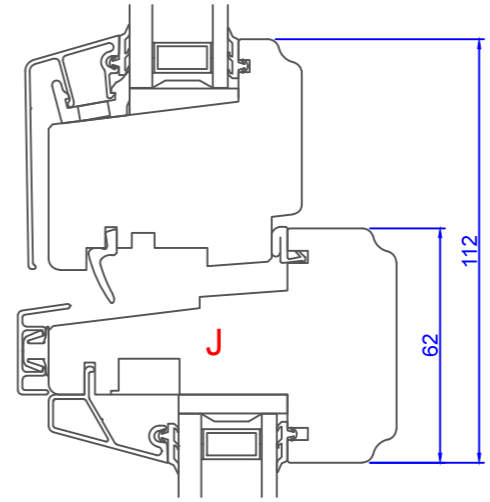

1 2 3 4 5 6 7 8

A B C D E F

A B C D E F

Constr. by AOS	Rev. by	Appr. by	Tolerance General Tolerance ± 0.2
Constr. Date 12/18/2015	Rev. date	Appr. date	Product series NTech
Norwegian: ND Ntech Villa Toppsving Opus 100 mm karm inkl. 8 mm alum.			
Swedish: ND NTech Villa Vridfönster Opus 100 mm karm inkl. 8 mm alum.			
English: ND NTech Villa Topswing reversible Opus 100 mm frame incl. 8 mm alum.			

NorDan
www.nordan.no - www.nordan.se - www.nordan.co.uk

Format: **A3** Scale: **1:2** Size: **1 of 1**

Drawing no. **N360907**

1 2 3 4