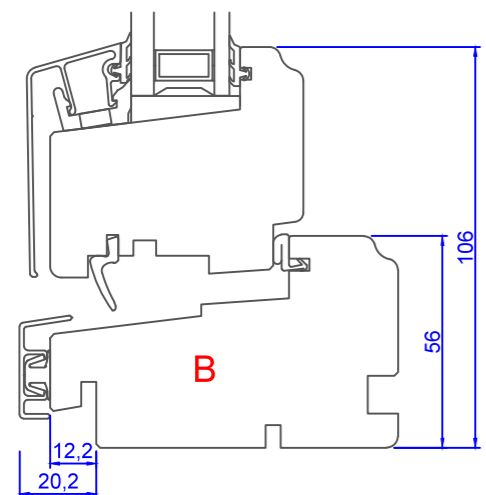

1 2 3 4 5 6 7 8

A B C D E F

A B C D E F

Constr. by AOS	Rev. by	Appr. by	Tolerance General Tolerance ± 0.2
Constr. Date 12/18/2015	Rev. date	Appr. date	Product series NTech
Norwegian: ND Ntech Villa Toppsving Opus 100 mm karm inkl. 8 mm alum.			
Swedish: ND NTech Villa Vridfönster Opus 100 mm karm inkl. 8 mm alum.			
English: ND NTech Villa Topswing reversible Opus 100 mm frame incl. 8 mm alum.			

NorDan
www.nordan.no - www.nordan.se - www.nordan.co.uk

Format: **A3** Scale: **1:2** Size: **1 of 1**

Drawing no. **N360907**

1 2 3 4