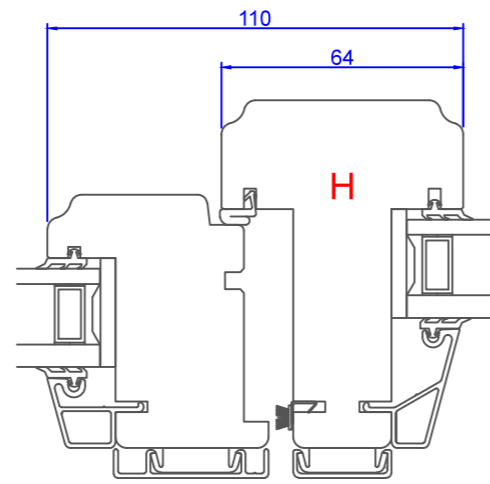

1 2 3 4 5 6 7 8

A B C D E F

A B C D E F

Constr. by AOS	Rev. by	Appr. by	Tolerance General Tolerance ± 0.2
Constr. Date 12/18/2015	Rev. date	Appr. date	Product series NTech
Norwegian: ND Ntech Villa Toppsving Opus 100 mm karm inkl. 8 mm alum.			
Swedish: ND NTech Villa Vridfönster Opus 100 mm karm inkl. 8 mm alum.			
English: ND NTech Villa Topswing reversible Opus 100 mm frame incl. 8 mm alum.			

NorDan
www.nordan.no - www.nordan.se - www.nordan.co.uk

Format: **A3** Scale: **1:2** Size: **1 of 1**

Drawing no. **N360907**

1 2 3 4