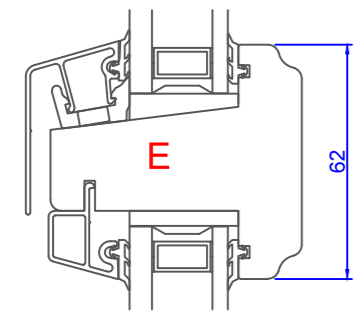

1 2 3 4 5 6 7 8

A B C D E F

A B C D E F

Constr. by AOS	Rev. by	Appr. by	Tolerance General Tolerance ± 0.2
Constr. Date 12/18/2015	Rev. date	Appr. date	Product series NTech
Norwegian: ND Ntech Villa Toppsving Opus 100 mm karm inkl. 8 mm alum.			
Swedish: ND NTech Villa Vridfönster Opus 100 mm karm inkl. 8 mm alum.			
English: ND NTech Villa Topswing reversible Opus 100 mm frame incl. 8 mm alum.			

NorDan
www.nordan.no - www.nordan.se - www.nordan.co.uk

Format: **A3** Scale: **1:2** Size: **1 of 1**

Drawing no. **N360907**

1 2 3 4