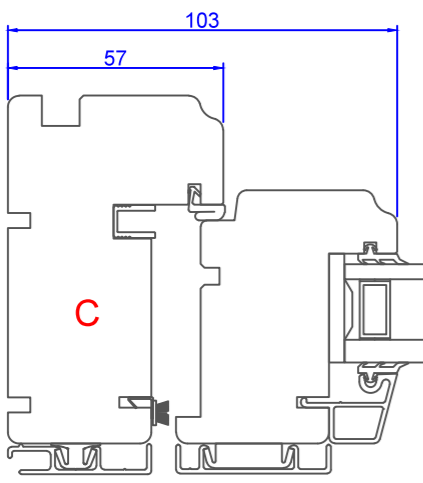

1 2 3 4 5 6 7 8

A B C D E F

A B C D E F

Constr. by AOS	Rev. by	Appr. by	Tolerance General Tolerance ± 0.2
Constr. Date 12/18/2015	Rev. date	Appr. date	Product series NTech
Norwegian: ND Ntech Villa Toppsving Opus 100 mm karm inkl. 8 mm alum.			
Swedish: ND NTech Villa Vridfönster Opus 100 mm karm inkl. 8 mm alum.			
English: ND NTech Villa Topswing reversible Opus 100 mm frame incl. 8 mm alum.			

NorDan
www.nordan.no - www.nordan.se - www.nordan.co.uk

Format: **A3** Scale: **1:2** Size: **1 of 1**

Drawing no. **N360907**

1 2 3 4