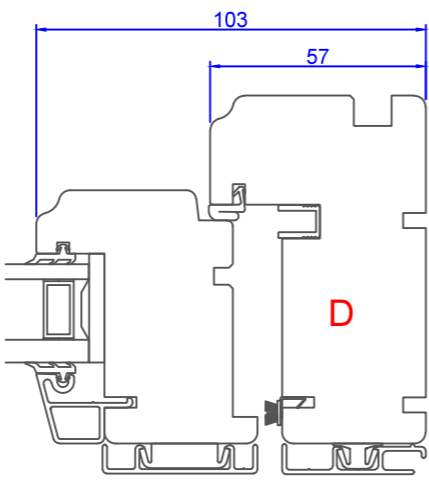

1 2 3 4 5 6 7 8

A B C D E F

A B C D E F

Constr. by AOS	Rev. by	Appr. by	Tolerance General Tolerance ± 0.2
Constr. Date 12/18/2015	Rev. date	Appr. date	Product series NTech
Norwegian: ND Ntech Villa Toppsving Opus 100 mm karm inkl. 8 mm alum.			
Swedish: ND NTech Villa Vridfönster Opus 100 mm karm inkl. 8 mm alum.			
English: ND NTech Villa Topswing reversible Opus 100 mm frame incl. 8 mm alum.			

NorDan
www.nordan.no - www.nordan.se - www.nordan.co.uk

Format: **A3** Scale: **1:2** Size: **1 of 1**

Drawing no. **N360907**

1 2 3 4