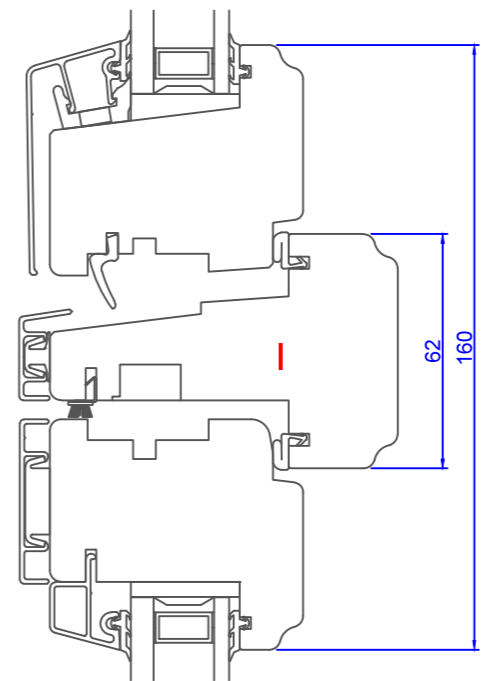

1 2 3 4 5 6 7 8

A B C D E F

A B C D E F

Constr. by AOS	Rev. by	Appr. by	Tolerance General Tolerance ± 0.2
Constr. Date 12/18/2015	Rev. date	Appr. date	Product series NTech
Norwegian: ND Ntech Villa Toppsving Opus 100 mm karm inkl. 8 mm alum.			
Swedish: ND NTech Villa Vridfönster Opus 100 mm karm inkl. 8 mm alum.			
English: ND NTech Villa Topswing reversible Opus 100 mm frame incl. 8 mm alum.			

NorDan
www.nordan.no - www.nordan.se - www.nordan.co.uk

Format: **A3** Scale: **1:2** Size: **1 of 1**

Drawing no. **N360907**

1 2 3 4