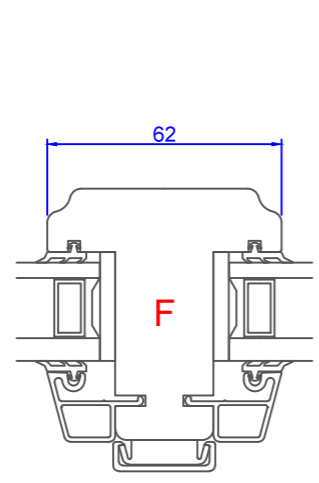

1 2 3 4 5 6 7 8

A B C D E F

A B C D E F

Constr. by AOS	Rev. by	Appr. by	Tolerance General Tolerance ± 0.2
Constr. Date 12/18/2015	Rev. date	Appr. date	Product series NTech
Norwegian: ND Ntech Villa Toppsving Opus 100 mm karm inkl. 8 mm alum.			
Swedish: ND NTech Villa Vridfönster Opus 100 mm karm inkl. 8 mm alum.			
English: ND NTech Villa Topswing reversible Opus 100 mm frame incl. 8 mm alum.			

NorDan
www.nordan.no - www.nordan.se - www.nordan.co.uk

Format: **A3** Scale: **1:2** Size: **1 of 1**

Drawing no. **N360907**

1 2 3 4