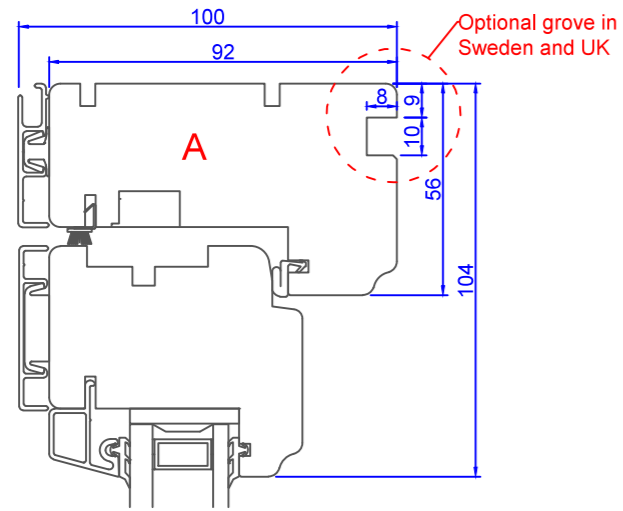

1 2 3 4 5 6 7 8

A B C D E F

A B C D E F

Constr. by AOS	Rev. by	Appr. by	Tolerance General Tolerance ± 0.2
Constr. Date 12/18/2015	Rev. date	Appr. date	Product series NTech
Norwegian: ND Ntech Villa Toppsving Opus 100 mm karm inkl. 8 mm alum.			
Swedish: ND NTech Villa Vridfönster Opus 100 mm karm inkl. 8 mm alum.			
English: ND NTech Villa Topswing reversible Opus 100 mm frame incl. 8 mm alum.			

NorDan
www.nordan.no - www.nordan.se - www.nordan.co.uk

Format: **A3** Scale: **1:2** Size: **1 of 1**

Drawing no. **N360907**

1 2 3 4