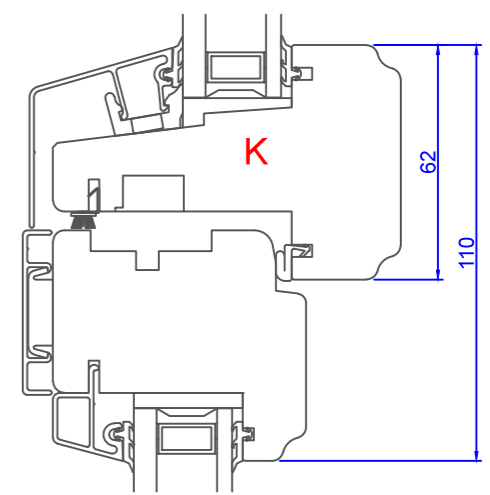

1 2 3 4 5 6 7 8

A B C D E F

A B C D E F

Constr. by AOS	Rev. by	Appr. by	Tolerance General Tolerance ± 0.2
Constr. Date 12/18/2015	Rev. date	Appr. date	Product series NTech
Norwegian: ND Ntech Villa Toppsving Opus 100 mm karm inkl. 8 mm alum.			
Swedish: ND NTech Villa Vridfönster Opus 100 mm karm inkl. 8 mm alum.			
English: ND NTech Villa Topswing reversible Opus 100 mm frame incl. 8 mm alum.			

NorDan
www.nordan.no - www.nordan.se - www.nordan.co.uk

Format: **A3** Scale: **1:2** Size: **1 of 1**

Drawing no. **N360907**

1 2 3 4