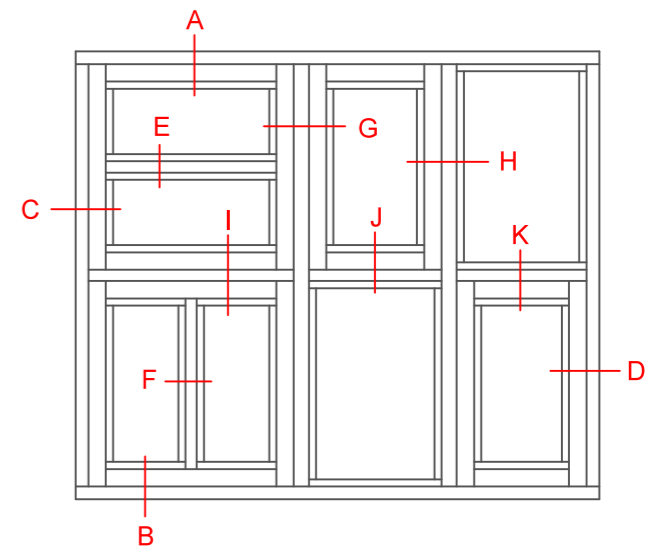

1 2 3 4 5 6 7 8

A B C D E F

A B C D E F

Constr. by AOS	Rev. by	Appr. by	Tolerance General Tolerance ± 0.2
Constr. Date 12/18/2015	Rev. date	Appr. date	Product series NTech
Norwegian: ND Ntech Villa Toppsving Opus 100 mm karm inkl. 8 mm alum.			
Swedish: ND NTech Villa Vridfönster Opus 100 mm karm inkl. 8 mm alum.			
English: ND NTech Villa Topswing reversible Opus 100 mm frame incl. 8 mm alum.			

NorDan
www.nordan.no - www.nordan.se - www.nordan.co.uk

Format: **A3** Scale: **1:2** Size: **1 of 1**

Drawing no. **N360907**

1 2 3 4