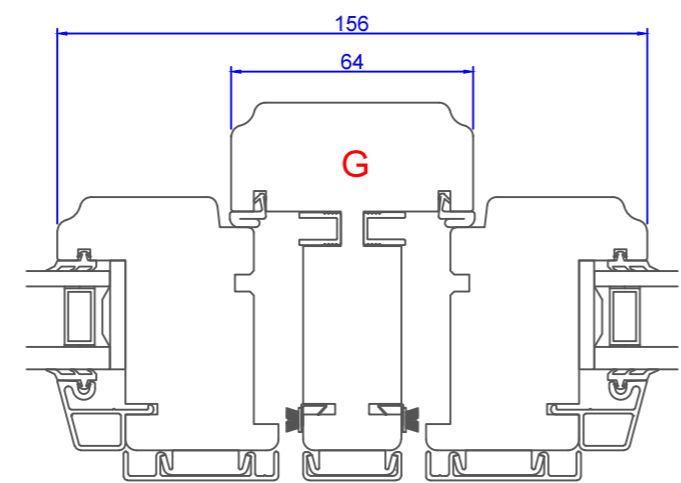

1 2 3 4 5 6 7 8

A B C D E F

A B C D E F

Constr. by AOS	Rev. by	Appr. by	Tolerance General Tolerance ± 0.2
Constr. Date 12/18/2015	Rev. date	Appr. date	Product series NTech
Norwegian: ND Ntech Villa Toppsving Opus 100 mm karm inkl. 8 mm alum.			
Swedish: ND NTech Villa Vridfönster Opus 100 mm karm inkl. 8 mm alum.			
English: ND NTech Villa Topswing reversible Opus 100 mm frame incl. 8 mm alum.			

NorDan
www.nordan.no - www.nordan.se - www.nordan.co.uk

Format: **A3** Scale: **1:2** Size: **1 of 1**

Drawing no. **N360907**

1 2 3 4