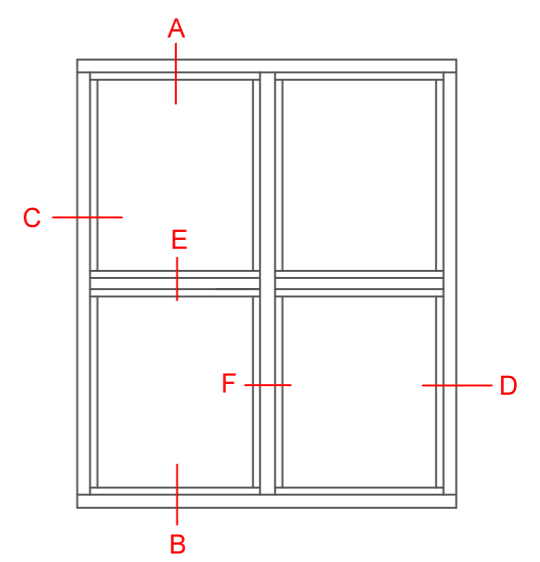

1 2 3 4 5 6 7 8

A
B
C
D
E
F

A
B
C
D
E
F

Constr. by AOS	Rev. by	Appr. by	Tolerance General Tolerance ± 0.2
Constr. Date 12/18/2015	Rev. date	Appr. date	Product series NTech
Norwegian: ND Ntech Villa Fast karm 92 mm karm	 www.nordan.no - www.nordan.se - www.nordan.co.uk		
Swedish: ND NTech Villa Fast karm 92 mm karm			
English: ND NTech Villa Fixed frame 92 mm frame			
Format: A3 Scale: 1:2 Side: 1 of 1			Drawing no. N360920
<small>This drawing is NorDan AS property and may not without our permission be copied, transferred to another party or otherwise improperly used. Violation penalized under applicable law.</small>			

1 2 3 4