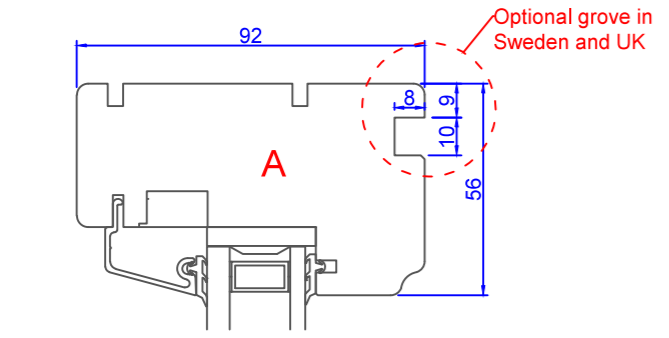

1 2 3 4 5 6 7 8

A
B
C
D
E
F

A
B
C
D
E
F

Constr. by AOS	Rev. by	Appr. by	Tolerance General Tolerance ± 0.2
Constr. Date 12/18/2015	Rev. date	Appr. date	Product series NTech
Norwegian: ND Ntech Villa Fast karm 92 mm karm	 www.nordan.no - www.nordan.se - www.nordan.co.uk		
Swedish: ND NTech Villa Fast karm 92 mm karm			
English: ND NTech Villa Fixed frame 92 mm frame			
Format: A3 Scale: 1:2 Side: 1 of 1			Drawing no. N360920
<small>This drawing is NorDan AS property and may not without our permission be copied, transferred to another party or otherwise improperly used. Violation penalized under applicable law.</small>			