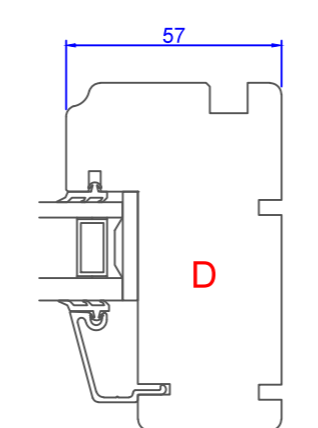

1 2 3 4 5 6 7 8

A
B
C
D
E
F

A
B
C
D
E
F

Constr. by AOS	Rev. by	Appr. by	Tolerance General Tolerance ± 0.2
Constr. Date 12/18/2015	Rev. date	Appr. date	Product series NTech
Norwegian: ND Ntech Villa Fast karm 92 mm karm	 www.nordan.no - www.nordan.se - www.nordan.co.uk		
Swedish: ND NTech Villa Fast karm 92 mm karm			
English: ND NTech Villa Fixed frame 92 mm frame			
Format: A3 Scale: 1:2 Side: 1 of 1			Drawing no. N360920
<small>This drawing is NorDan AS property and may not without our permission be copied, transferred to another party or otherwise improperly used. Violation penalized under applicable law.</small>			