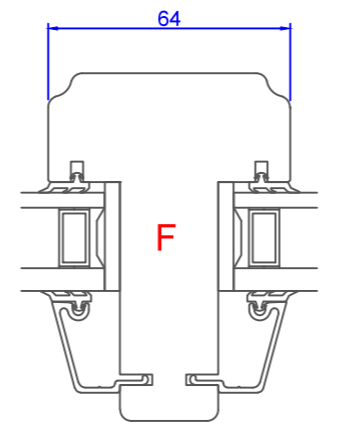

1 2 3 4 5 6 7 8

A
B
C
D
E
F

A
B
C
D
E
F

Constr. by AOS	Rev. by	Appr. by	Tolerance General Tolerance ± 0.2
Constr. Date 12/18/2015	Rev. date	Appr. date	Product series NTech
Norwegian: ND Ntech Villa Fast karm 92 mm karm	 www.nordan.no - www.nordan.se - www.nordan.co.uk		
Swedish: ND NTech Villa Fast karm 92 mm karm			
English: ND NTech Villa Fixed frame 92 mm frame			
Format: A3 Scale: 1:2 Side: 1 of 1			Drawing no. N360920
<small>This drawing is NorDan AS property and may not without our permission be copied, transferred to another party or otherwise improperly used. Violation penalized under applicable law.</small>			