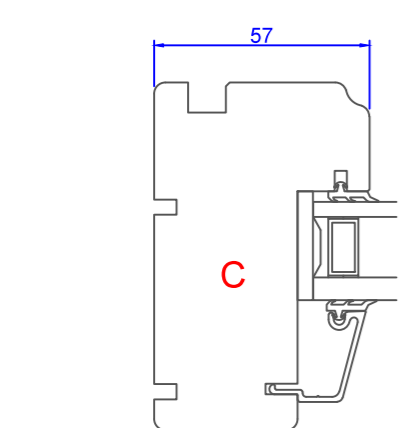

1 2 3 4 5 6 7 8

A
B
C
D
E
F

A
B
C
D
E
F

Constr. by AOS	Rev. by	Appr. by	Tolerance General Tolerance ± 0.2
Constr. Date 12/18/2015	Rev. date	Appr. date	Product series NTech
Norwegian: ND Ntech Villa Fast karm 92 mm karm	 www.nordan.no - www.nordan.se - www.nordan.co.uk		
Swedish: ND NTech Villa Fast karm 92 mm karm			
English: ND NTech Villa Fixed frame 92 mm frame			
Format: A3 Scale: 1:2 Side: 1 of 1			Drawing no. N360920
<small>This drawing is NorDan AS property and may not without our permission be copied, transferred to another party or otherwise improperly used. Violation penalized under applicable law.</small>			