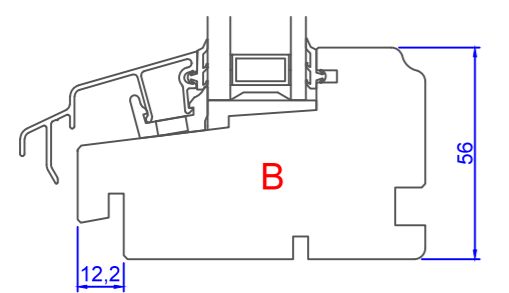

1 2 3 4 5 6 7 8

A
B
C
D
E
F

A
B
C
D
E
F

Constr. by AOS	Rev. by	Appr. by	Tolerance General Tolerance ± 0.2
Constr. Date 12/18/2015	Rev. date	Appr. date	Product series NTech
Norwegian: ND Ntech Villa Fast karm 92 mm karm	 www.nordan.no - www.nordan.se - www.nordan.co.uk		
Swedish: ND NTech Villa Fast karm 92 mm karm			
English: ND NTech Villa Fixed frame 92 mm frame			
Format: A3 Scale: 1:2 Side: 1 of 1			Drawing no. N360920
<small>This drawing is NorDan AS property and may not without our permission be copied, transferred to another party or otherwise improperly used. Violation penalized under applicable law.</small>			