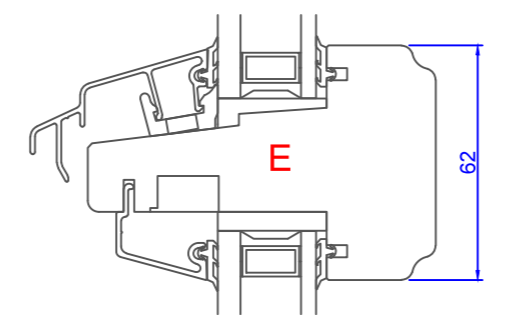

1 2 3 4 5 6 7 8

A
B
C
D
E
F

A
B
C
D
E
F

Constr. by AOS	Rev. by	Appr. by	Tolerance General Tolerance ± 0.2
Constr. Date 12/18/2015	Rev. date	Appr. date	Product series NTech
Norwegian: ND Ntech Villa Fast karm 92 mm karm	 www.nordan.no - www.nordan.se - www.nordan.co.uk		
Swedish: ND NTech Villa Fast karm 92 mm karm			
English: ND NTech Villa Fixed frame 92 mm frame			
Format: A3 Scale: 1:2 Side: 1 of 1			Drawing no. N360920
<small>This drawing is NorDan AS property and may not without our permission be copied, transferred to another party or otherwise improperly used. Violation penalized under applicable law.</small>			