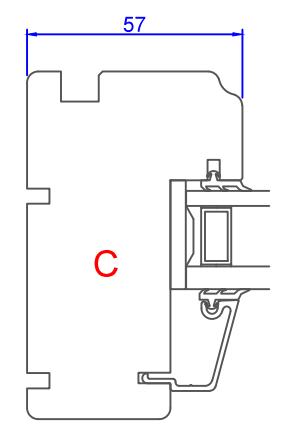

1 2 3 4 5 6 7 8

A

B

C

D

E

F

1 2 3 4

Constr. by: AOS   Rev. by: Appr. by: Tolerance: General Tolerance ±0.2

Constr. Date: 12/18/2015   Rev. date: Appr. date: Product series: NTech

Norwegian: ND Ntech Villa Fast karm
92 mm karm
Swedish: ND NTech Villa Fast karm
92 mm karm
English: ND NTech Villa Fixed frame
92 mm frame

www.nordan.no - www.nordan.se - www.nordan.co.uk

Format: A3	Scale: 1:2	Side: 1 of 1	Revision:
Drawing no: N360920			Revision: