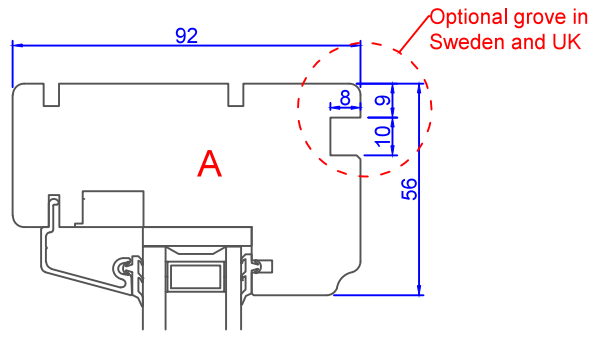

1 2 3 4 5 6 7 8

A

B

C

D

E

F

1 2 3 4

Constr. by: AOS   Rev. by: Appr. by: Tolerance: General Tolerance ±0.2

Constr. Date: 12/18/2015   Rev. date: Appr. date: Product series: NTech

Norwegian: ND Ntech Villa Fast karm
92 mm karm
Swedish: ND NTech Villa Fast karm
92 mm karm
English: ND NTech Villa Fixed frame
92 mm frame

www.nordan.no - www.nordan.se - www.nordan.co.uk

Format: A3	Scale: 1:2	Side: 1 of 1	Revision:
Drawing no: N360920			Revision: