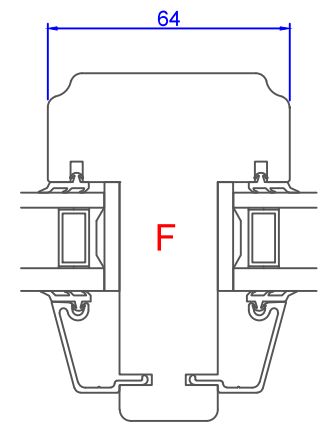

1 2 3 4 5 6 7 8

A

B

C

D

E

F

1 2 3 4

Constr. by: AOS   Rev. by: Appr. by: Tolerance: General Tolerance ±0.2

Constr. Date: 12/18/2015   Rev. date: Appr. date: Product series: NTech

Norwegian: ND Ntech Villa Fast karm
92 mm karm
Swedish: ND NTech Villa Fast karm
92 mm karm
English: ND NTech Villa Fixed frame
92 mm frame

www.nordan.no - www.nordan.se - www.nordan.co.uk

Format: A3	Scale: 1:2	Side: 1 of 1	Revision:
Drawing no: N360920			Revision: