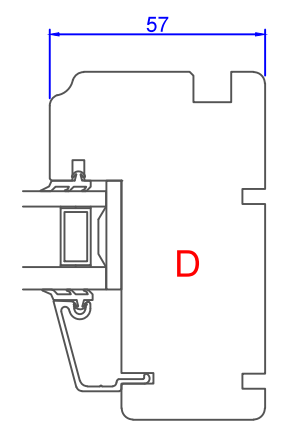

1 2 3 4 5 6 7 8

A

B

C

D

E

F

1 2 3 4

Constr. by: AOS   Rev. by: Appr. by: Tolerance: General Tolerance ±0.2

Constr. Date: 12/18/2015   Rev. date: Appr. date: Product series: NTech

Norwegian: ND Ntech Villa Fast karm
92 mm karm
Swedish: ND NTech Villa Fast karm
92 mm karm
English: ND NTech Villa Fixed frame
92 mm frame

www.nordan.no - www.nordan.se - www.nordan.co.uk

Format: A3	Scale: 1:2	Side: 1 of 1	Revision:
Drawing no: N360920			Revision: