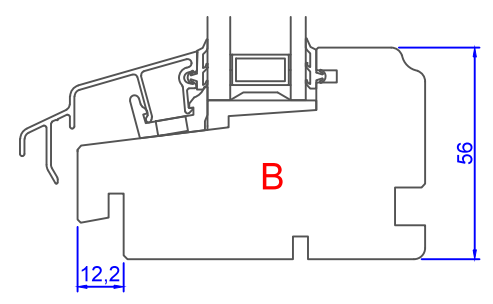

1 2 3 4 5 6 7 8

A

B

C

D

E

F

1 2 3 4

Constr. by: AOS   Rev. by: Appr. by: Tolerance: General Tolerance ±0.2

Constr. Date: 12/18/2015   Rev. date: Appr. date: Product series: NTech

Norwegian: ND Ntech Villa Fast karm
92 mm karm
Swedish: ND NTech Villa Fast karm
92 mm karm
English: ND NTech Villa Fixed frame
92 mm frame

www.nordan.no - www.nordan.se - www.nordan.co.uk

Format: A3	Scale: 1:2	Side: 1 of 1	Revision:
Drawing no: N360920			Revision: