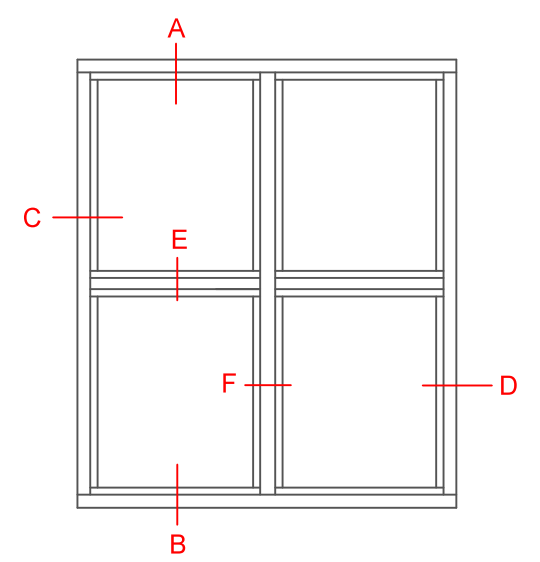

E

F

1 2 3 4

Constr. by: AOS   Rev. by: Appr. by: Tolerance: General Tolerance ±0.2

Constr. Date: 12/18/2015   Rev. date: Appr. date: Product series: NTech

Norwegian: ND Ntech Villa Fast karm
92 mm karm
Swedish: ND NTech Villa Fast karm
92 mm karm
English: ND NTech Villa Fixed frame
92 mm frame

www.nordan.no - www.nordan.se - www.nordan.co.uk

Format: A3	Scale: 1:2	Side: 1 of 1	Revision:
Drawing no: N360920			Revision: