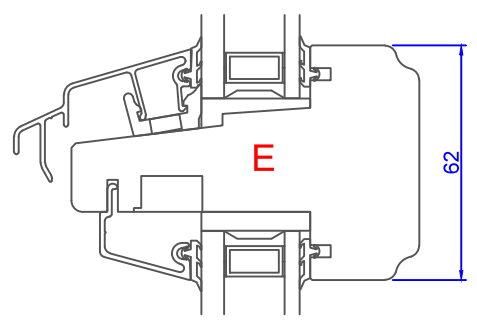

1 2 3 4 5 6 7 8

A

B

C

D

E

F

1 2 3 4

Constr. by: AOS   Rev. by: Appr. by: Tolerance: General Tolerance ±0.2

Constr. Date: 12/18/2015   Rev. date: Appr. date: Product series: NTech

Norwegian: ND Ntech Villa Fast karm
92 mm karm
Swedish: ND NTech Villa Fast karm
92 mm karm
English: ND NTech Villa Fixed frame
92 mm frame

www.nordan.no - www.nordan.se - www.nordan.co.uk

Format: A3	Scale: 1:2	Side: 1 of 1	Revision:
Drawing no: N360920			Revision: