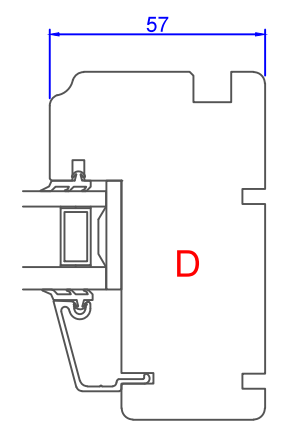

1 2 3 4 5 6 7 8

A

B

C

D

E

F

1 2 3 4

Constr. by: AOS   Rev. by: Appr. by: Tolerance: General Tolerance ±0.2

Constr. Date: 12/18/2015   Rev. date: Appr. date: Product series: NTech

Norwegian: ND Ntech Villa Fast karm
92 mm karm
Swedish: ND NTech Villa Fast karm
92 mm karm
English: ND NTech Villa Fixed frame
92 mm frame

www.nordan.no - www.nordan.se - www.nordan.co.uk

Format: A3   Scale: 1:2   Side: 1 of 1

Drawing no: N360920