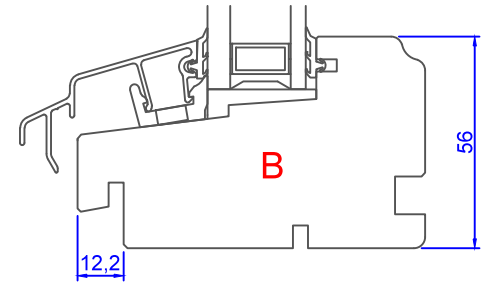

1 2 3 4 5 6 7 8

A

B

C

D

E

F

1 2 3 4

Constr. by: AOS   Rev. by: Appr. by: Tolerance: General Tolerance ±0.2

Constr. Date: 12/18/2015   Rev. date: Appr. date: Product series: NTech

Norwegian: ND Ntech Villa Fast karm
92 mm karm
Swedish: ND NTech Villa Fast karm
92 mm karm
English: ND NTech Villa Fixed frame
92 mm frame

www.nordan.no - www.nordan.se - www.nordan.co.uk

Format: A3   Scale: 1:2   Side: 1 of 1

Drawing no: N360920