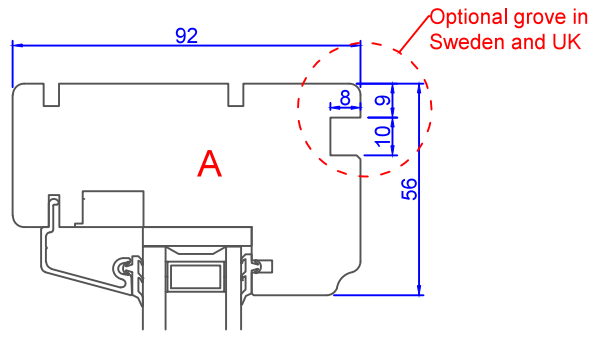

1 2 3 4 5 6 7 8

A

B

C

D

E

F

1 2 3 4

Constr. by: AOS   Rev. by: Appr. by: Tolerance: General Tolerance ±0.2

Constr. Date: 12/18/2015   Rev. date: Appr. date: Product series: NTech

Norwegian: ND Ntech Villa Fast karm
92 mm karm
Swedish: ND NTech Villa Fast karm
92 mm karm
English: ND NTech Villa Fixed frame
92 mm frame

www.nordan.no - www.nordan.se - www.nordan.co.uk

Format: A3   Scale: 1:2   Side: 1 of 1

Drawing no: N360920