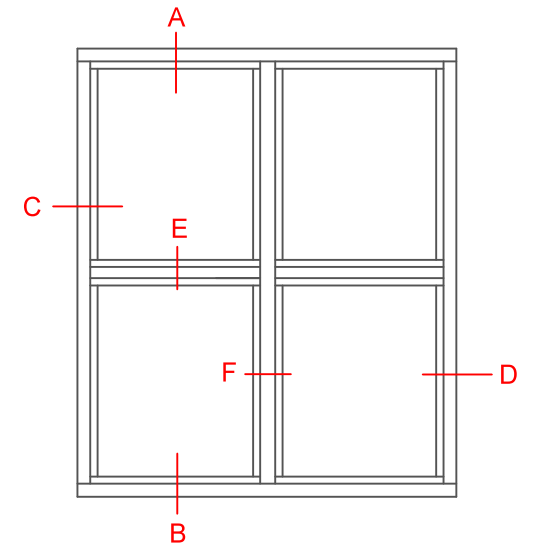

E

F

1 2 3 4

Constr. by: AOS   Rev. by: Appr. by: Tolerance: General Tolerance ±0.2

Constr. Date: 12/18/2015   Rev. date: Appr. date: Product series: NTech

Norwegian: ND Ntech Villa Fast karm
92 mm karm
Swedish: ND NTech Villa Fast karm
92 mm karm
English: ND NTech Villa Fixed frame
92 mm frame

www.nordan.no - www.nordan.se - www.nordan.co.uk

Format: A3   Scale: 1:2   Side: 1 of 1

Drawing no: N360920