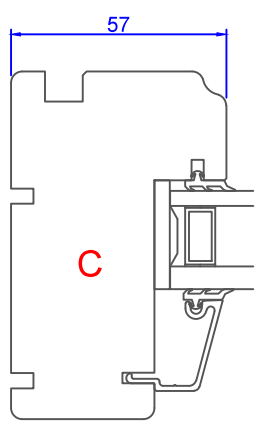

1 2 3 4 5 6 7 8

A

B

C

D

E

F

1 2 3 4

Constr. by: AOS   Rev. by: Appr. by: Tolerance: General Tolerance ±0.2

Constr. Date: 12/18/2015   Rev. date: Appr. date: Product series: NTech

Norwegian: ND Ntech Villa Fast karm
92 mm karm
Swedish: ND NTech Villa Fast karm
92 mm karm
English: ND NTech Villa Fixed frame
92 mm frame

www.nordan.no - www.nordan.se - www.nordan.co.uk

Format: A3   Scale: 1:2   Side: 1 of 1

Drawing no: N360920