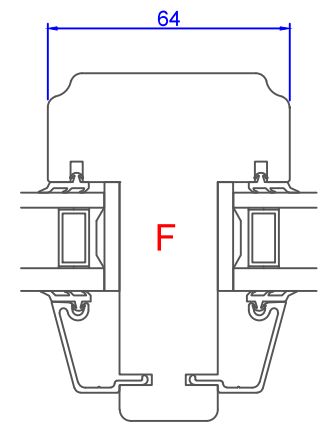

1 2 3 4 5 6 7 8

A

B

C

D

E

F

1 2 3 4

Constr. by: AOS   Rev. by: Appr. by: Tolerance: General Tolerance ±0.2

Constr. Date: 12/18/2015   Rev. date: Appr. date: Product series: NTech

Norwegian: ND Ntech Villa Fast karm
92 mm karm
Swedish: ND NTech Villa Fast karm
92 mm karm
English: ND NTech Villa Fixed frame
92 mm frame

www.nordan.no - www.nordan.se - www.nordan.co.uk

Format: A3   Scale: 1:2   Side: 1 of 1

Drawing no: N360920