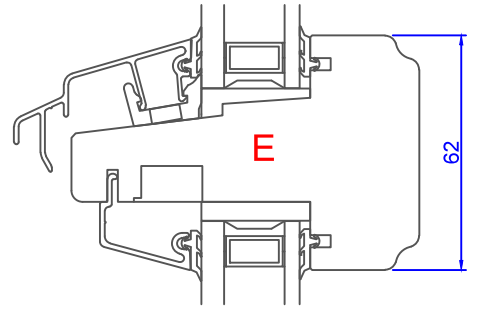

1 2 3 4 5 6 7 8

A

B

C

D

E

F

1 2 3 4

Constr. by: AOS   Rev. by: Appr. by: Tolerance: General Tolerance ±0.2

Constr. Date: 12/18/2015   Rev. date: Appr. date: Product series: NTech

Norwegian: ND Ntech Villa Fast karm
92 mm karm
Swedish: ND NTech Villa Fast karm
92 mm karm
English: ND NTech Villa Fixed frame
92 mm frame

www.nordan.no - www.nordan.se - www.nordan.co.uk

Format: A3   Scale: 1:2   Side: 1 of 1

Drawing no: N360920