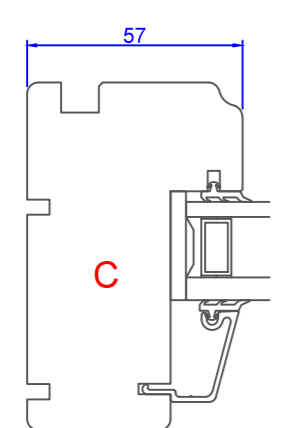

1 2 3 4 5 6 7 8

A
B
C
D
E
F

A
B
C
D
E
F

Constr. by AOS	Rev. by	Appr. by	Tolerance General Tolerance ± 0.2
Constr. Date 12/18/2015	Rev. date	Appr. date	Product series NTech
Norwegian: ND Ntech Villa Fast karm 92 mm karm	 www.nordan.no - www.nordan.se - www.nordan.co.uk		
Swedish: ND NTech Villa Fast karm 92 mm karm			
English: ND NTech Villa Fixed frame 92 mm frame			
Format: A3 Scale: 1:2 Side: 1 of 1			
Drawing no. N360920			Revision:

1 2 3 4