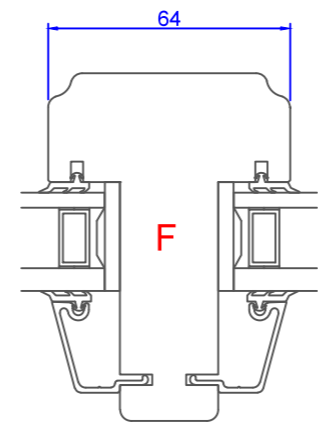

1 2 3 4 5 6 7 8

A
B
C
D
E
F

A
B
C
D
E
F

Constr. by AOS	Rev. by	Appr. by	Tolerance General Tolerance ± 0.2
Constr. Date 12/18/2015	Rev. date	Appr. date	Product series NTech
Norwegian: ND Ntech Villa Fast karm 92 mm karm	 www.nordan.no - www.nordan.se - www.nordan.co.uk		
Swedish: ND NTech Villa Fast karm 92 mm karm			
English: ND NTech Villa Fixed frame 92 mm frame			
Format: A3 Scale: 1:2 Side: 1 of 1			
Drawing no. N360920			Revision:

1 2 3 4