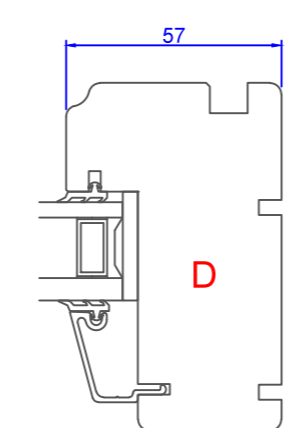

1 2 3 4 5 6 7 8

A
B
C
D
E
F

A
B
C
D
E
F

Constr. by AOS	Rev. by	Appr. by	Tolerance General Tolerance ± 0.2
Constr. Date 12/18/2015	Rev. date	Appr. date	Product series NTech
Norwegian: ND Ntech Villa Fast karm 92 mm karm	 www.nordan.no - www.nordan.se - www.nordan.co.uk		
Swedish: ND NTech Villa Fast karm 92 mm karm			
English: ND NTech Villa Fixed frame 92 mm frame			
Format: A3 Scale: 1:2 Side: 1 of 1			
Drawing no. N360920			Revision:

1 2 3 4