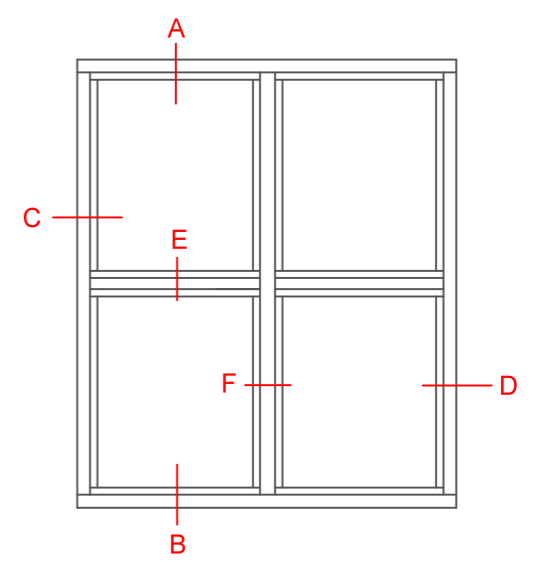

1 2 3 4 5 6 7 8

A
B
C
D
E
F

A
B
C
D
E
F

Constr. by AOS	Rev. by	Appr. by	Tolerance General Tolerance ± 0.2
Constr. Date 12/18/2015	Rev. date	Appr. date	Product series NTech
Norwegian: ND Ntech Villa Fast karm 92 mm karm	 www.nordan.no - www.nordan.se - www.nordan.co.uk		
Swedish: ND NTech Villa Fast karm 92 mm karm			
English: ND NTech Villa Fixed frame 92 mm frame			
Format: A3 Scale: 1:2 Side: 1 of 1			
Drawing no. N360920			Revision:

1 2 3 4