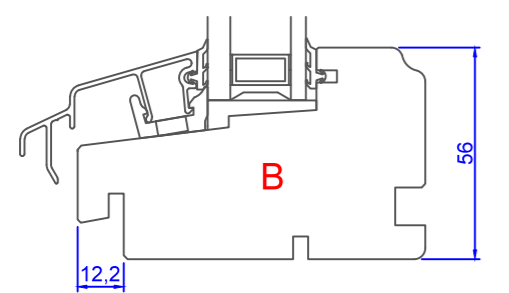

1 2 3 4 5 6 7 8

A
B
C
D
E
F

A
B
C
D
E
F

Constr. by AOS	Rev. by	Appr. by	Tolerance General Tolerance ± 0.2
Constr. Date 12/18/2015	Rev. date	Appr. date	Product series NTech
Norwegian: ND Ntech Villa Fast karm 92 mm karm	 www.nordan.no - www.nordan.se - www.nordan.co.uk		
Swedish: ND NTech Villa Fast karm 92 mm karm			
English: ND NTech Villa Fixed frame 92 mm frame			
Format: A3 Scale: 1:2 Side: 1 of 1			
Drawing no. N360920			Revision:

1 2 3 4