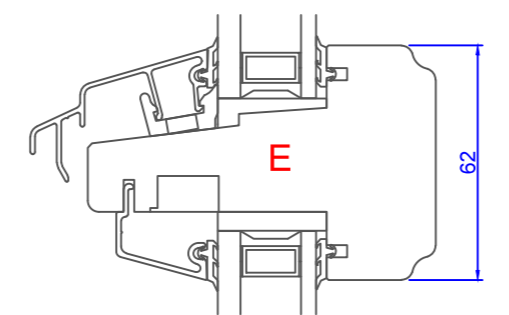

1 2 3 4 5 6 7 8

A
B
C
D
E
F

A
B
C
D
E
F

Constr. by AOS	Rev. by	Appr. by	Tolerance General Tolerance ± 0.2
Constr. Date 12/18/2015	Rev. date	Appr. date	Product series NTech
Norwegian: ND Ntech Villa Fast karm 92 mm karm	 www.nordan.no - www.nordan.se - www.nordan.co.uk		
Swedish: ND NTech Villa Fast karm 92 mm karm			
English: ND NTech Villa Fixed frame 92 mm frame			
Format: A3 Scale: 1:2 Side: 1 of 1			
Drawing no. N360920			Revision:

1 2 3 4