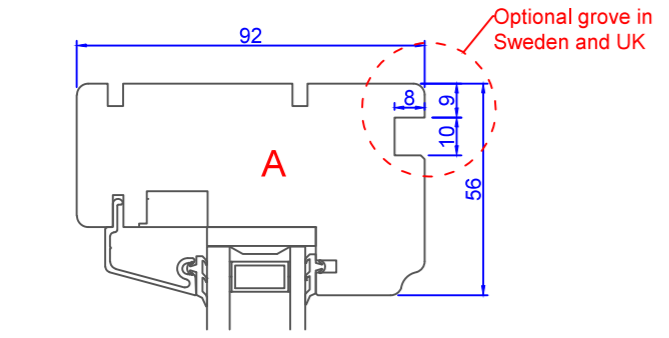

1 2 3 4 5 6 7 8

A
B
C
D
E
F

A
B
C
D
E
F

Constr. by AOS	Rev. by	Appr. by	Tolerance General Tolerance ± 0.2
Constr. Date 12/18/2015	Rev. date	Appr. date	Product series NTech
Norwegian: ND Ntech Villa Fast karm 92 mm karm	 www.nordan.no - www.nordan.se - www.nordan.co.uk		
Swedish: ND NTech Villa Fast karm 92 mm karm			
English: ND NTech Villa Fixed frame 92 mm frame			
Format: A3 Scale: 1:2 Side: 1 of 1			
Drawing no. N360920			Revision:

1 2 3 4