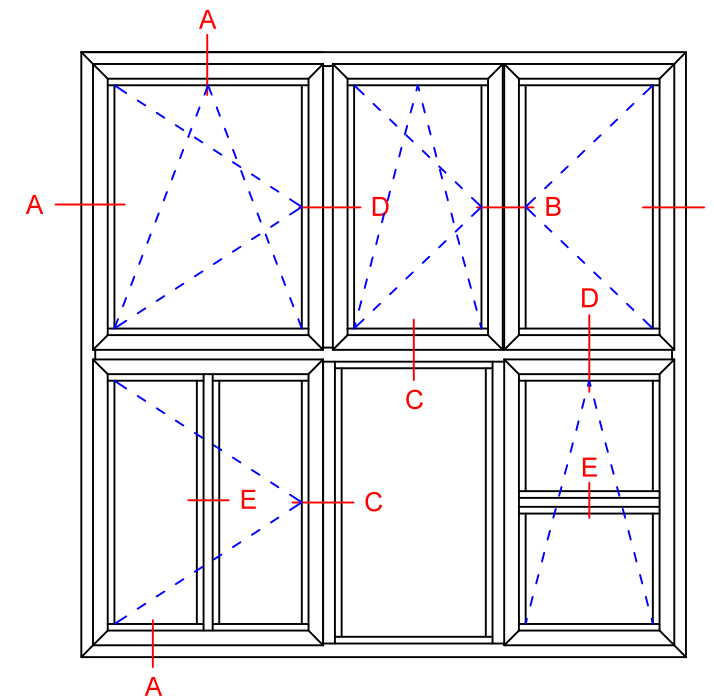

Constr. by	MO	Rev. by		Appr. by		Tolerance	General Tolerance ±0.2
Constr. Date	10/12/2018	Rev. date		Appr. date		Product series	HelAlu
Norwegian	ND HelAlu Sapa 1086 Window HelAlu						
Swedish	ND HelAlu Sapa 1086 Window HelAlu						
English	ND HelAlu Sapa 1086 Window HelAlu						

NorDan
www.nordan.no - www.nordan.se - www.nordan.co.uk

Format: A3   Scale: 1:2   Side: 1 of 1

Drawing no: **NHA1086W**