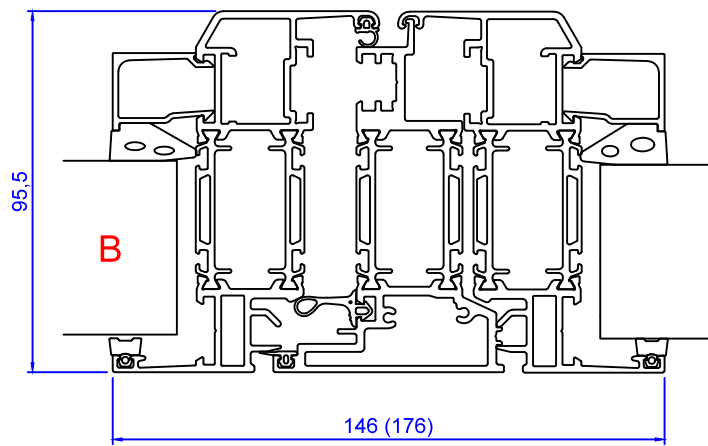

Constr. by	MO	Rev. by		Appr. by		Tolerance	General Tolerance ±0.2
Constr. Date	10/12/2018	Rev. date		Appr. date		Product series	HelAlu
Norwegian	ND HelAlu Sapa 1086 Window HelAlu						
Swedish	ND HelAlu Sapa 1086 Window HelAlu						
English	ND HelAlu Sapa 1086 Window HelAlu						

NorDan
www.nordan.no - www.nordan.se - www.nordan.co.uk

Format: A3   Scale: 1:2   Side: 1 of 1

Drawing no: **NHA1086W**