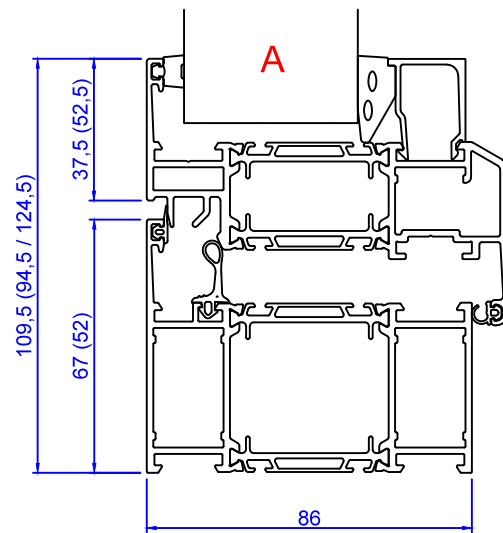

In this example we show "Norgeskarm" with SX insulation.
This configuration is also available with Basic and PX insulation

Sapa 1086

Constr. by	MO	Rev. by		Appr. by		Tolerance	General Tolerance ±0.2
Constr. Date	10/12/2018	Rev. date		Appr. date		Product series	HelAlu
Norwegian	ND HelAlu Sapa 1086 Window HelAlu						
Swedish	ND HelAlu Sapa 1086 Window HelAlu						
English	ND HelAlu Sapa 1086 Window HelAlu						

NorDan
www.nordan.no - www.nordan.se - www.nordan.co.uk

Format: A3   Scale: 1:2   Side: 1 of 1

Drawing no: **NHA1086W**