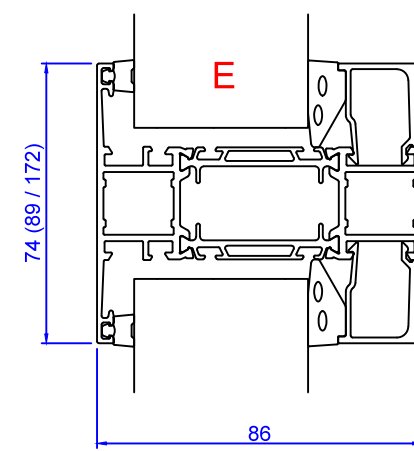

Constr. by	MO	Rev. by		Appr. by		Tolerance	General Tolerance ±0.2
Constr. Date	10/12/2018	Rev. date		Appr. date		Product series	HelAlu
Norwegian	ND HelAlu Sapa 1086 Window HelAlu						
Swedish	ND HelAlu Sapa 1086 Window HelAlu						
English	ND HelAlu Sapa 1086 Window HelAlu						

NorDan
www.nordan.no - www.nordan.se - www.nordan.co.uk

Format: A3   Scale: 1:2   Side: 1 of 1

Drawing no: **NHA1086W**