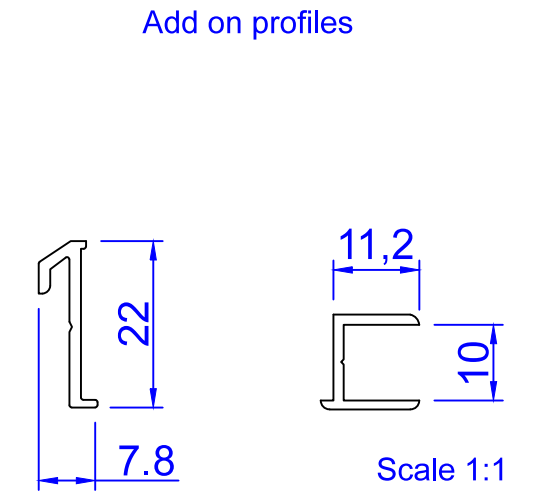

Constr. by	MO	Rev. by		Appr. by		Tolerance	General Tolerance ±0.2
Constr. Date	10/12/2018	Rev. date		Appr. date		Product series	HelAlu
Norwegian	ND HelAlu Sapa 1086 Window HelAlu						
Swedish	ND HelAlu Sapa 1086 Window HelAlu						
English	ND HelAlu Sapa 1086 Window HelAlu						

NorDan
www.nordan.no - www.nordan.se - www.nordan.co.uk

Format: A3   Scale: 1:2   Side: 1 of 1

Drawing no: **NHA1086W**