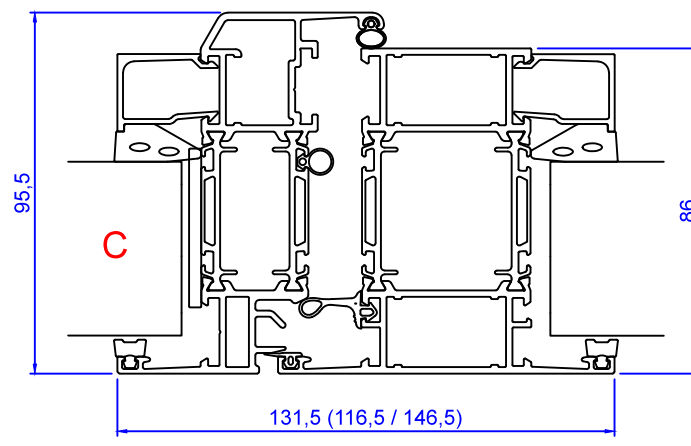

Constr. by	MO	Rev. by		Appr. by		Tolerance	General Tolerance ±0.2
Constr. Date	10/12/2018	Rev. date		Appr. date		Product series	HelAlu
Norwegian	ND HelAlu Sapa 1086 Window HelAlu						
Swedish	ND HelAlu Sapa 1086 Window HelAlu						
English	ND HelAlu Sapa 1086 Window HelAlu						

NorDan
www.nordan.no - www.nordan.se - www.nordan.co.uk

Format: A3   Scale: 1:2   Side: 1 of 1

Drawing no: **NHA1086W**