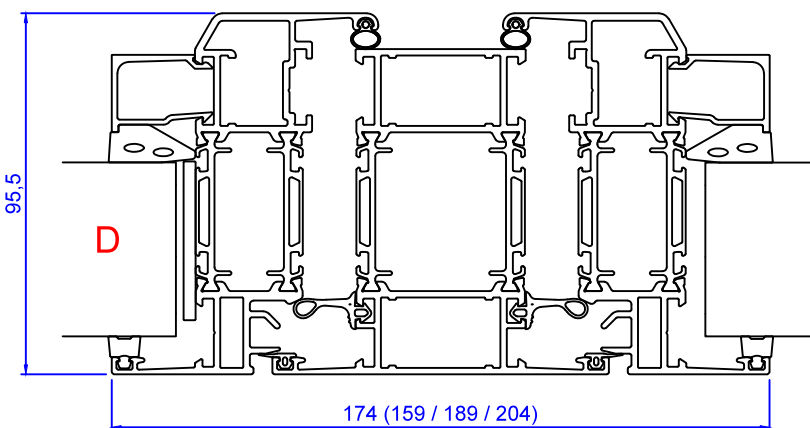

Constr. by	MO	Rev. by		Appr. by		Tolerance	General Tolerance ±0.2
Constr. Date	10/12/2018	Rev. date		Appr. date		Product series	HelAlu
Norwegian	ND HelAlu Sapa 1086 Window HelAlu						
Swedish	ND HelAlu Sapa 1086 Window HelAlu						
English	ND HelAlu Sapa 1086 Window HelAlu						

NorDan
www.nordan.no - www.nordan.se - www.nordan.co.uk

Format: A3   Scale: 1:2   Side: 1 of 1

Drawing no: **NHA1086W**