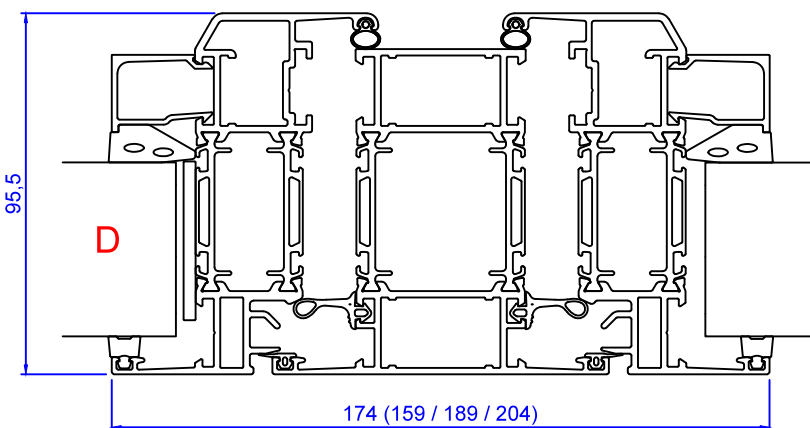

Constr. by	MO	Rev. by		Appr. by		Tolerance	General Tolerance ±0.2
Constr. Date	10/12/2018	Rev. date		Appr. date		Product series	HelAlu
Norwegian	ND HelAlu Sapa 1086 Window HelAlu						
Swedish	ND HelAlu Sapa 1086 Window HelAlu						
English	ND HelAlu Sapa 1086 Window HelAlu						

Format	A3	Scale	1:2	Side	1 of 1	Revision	
Drawing no.	NHA1086W