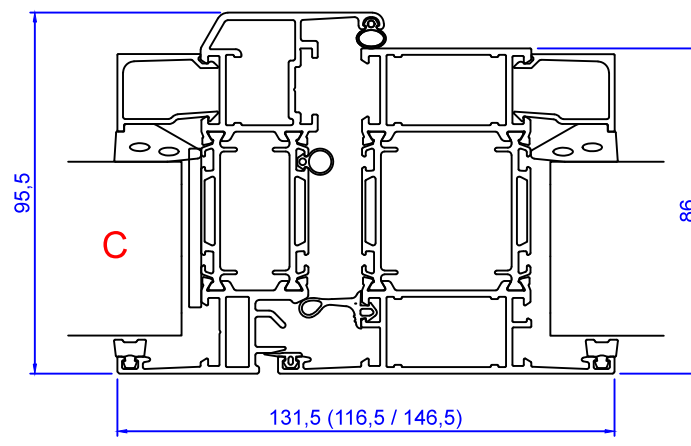

Constr. by	MO	Rev. by		Appr. by		Tolerance	General Tolerance ±0.2
Constr. Date	10/12/2018	Rev. date		Appr. date		Product series	HelAlu
Norwegian	ND HelAlu Sapa 1086 Window HelAlu						
Swedish	ND HelAlu Sapa 1086 Window HelAlu						
English	ND HelAlu Sapa 1086 Window HelAlu						

Format	A3	Scale	1:2	Side	1 of 1	Revision	
Drawing no.	NHA1086W