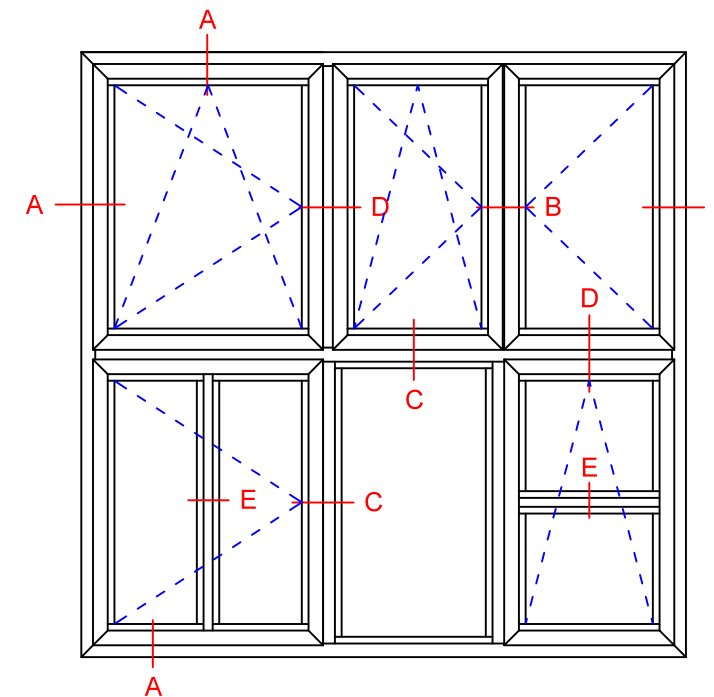

Constr. by	MO	Rev. by		Appr. by		Tolerance	General Tolerance ±0.2
Constr. Date	10/12/2018	Rev. date		Appr. date		Product series	HelAlu
Norwegian	ND HelAlu Sapa 1086 Window HelAlu						
Swedish	ND HelAlu Sapa 1086 Window HelAlu						
English	ND HelAlu Sapa 1086 Window HelAlu						

Format	A3	Scale	1:2	Side	1 of 1	Revision	
Drawing no.	NHA1086W