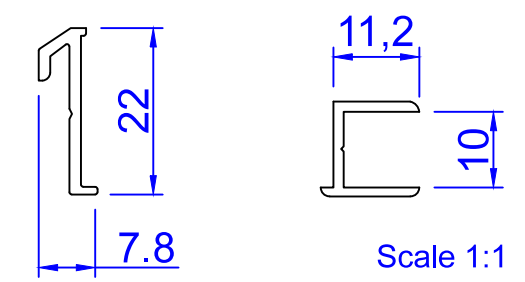

Constr. by	MO	Rev. by		Appr. by		Tolerance	General Tolerance ±0.2
Constr. Date	10/12/2018	Rev. date		Appr. date		Product series	HelAlu
Norwegian	ND HelAlu Sapa 1086 Window HelAlu						
Swedish	ND HelAlu Sapa 1086 Window HelAlu						
English	ND HelAlu Sapa 1086 Window HelAlu						

Format	A3	Scale	1:2	Side	1 of 1	Revision	
Drawing no.	NHA1086W