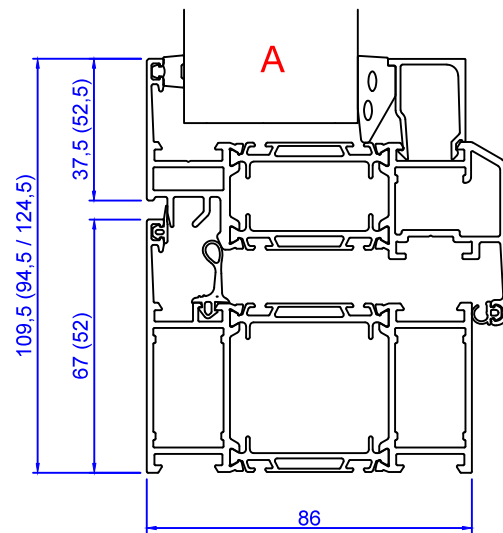

In this example we show "Norgeskarm" with SX insulation.
This configuration is also available with Basic and PX insulation

Sapa 1086

Constr. by	MO	Rev. by		Appr. by		Tolerance	General Tolerance ±0.2
Constr. Date	10/12/2018	Rev. date		Appr. date		Product series	HelAlu
Norwegian	ND HelAlu Sapa 1086 Window HelAlu						
Swedish	ND HelAlu Sapa 1086 Window HelAlu						
English	ND HelAlu Sapa 1086 Window HelAlu						

Format	A3	Scale	1:2	Side	1 of 1	Revision	
Drawing no.	NHA1086W