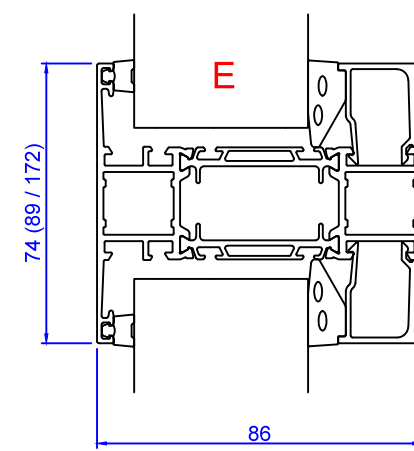

Constr. by	MO	Rev. by		Appr. by		Tolerance	General Tolerance ±0.2
Constr. Date	10/12/2018	Rev. date		Appr. date		Product series	HelAlu
Norwegian	ND HelAlu Sapa 1086 Window HelAlu						
Swedish	ND HelAlu Sapa 1086 Window HelAlu						
English	ND HelAlu Sapa 1086 Window HelAlu						

Format	A3	Scale	1:2	Side	1 of 1	Revision	
Drawing no.	NHA1086W