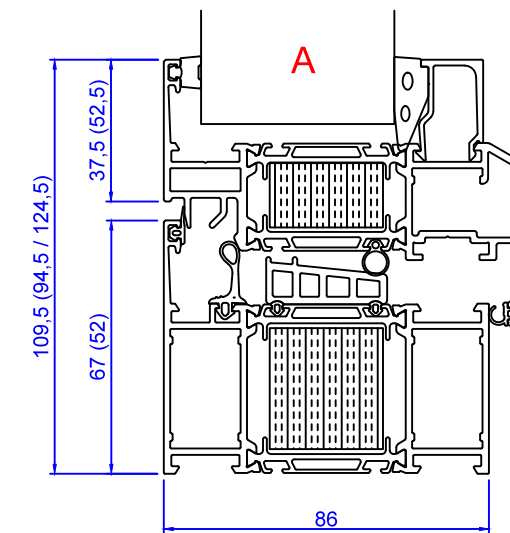

Sapa 1086 PX