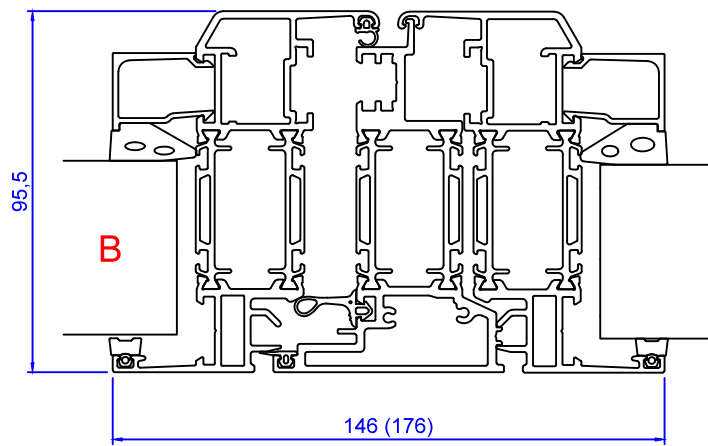

Constr. by	MO	Rev. by		Appr. by		Tolerance	General Tolerance ±0.2
Constr. Date	10/12/2018	Rev. date		Appr. date		Product series	HelAlu
Norwegian	ND HelAlu Sapa 1086 Window HelAlu						
Swedish	ND HelAlu Sapa 1086 Window HelAlu						
English	ND HelAlu Sapa 1086 Window HelAlu						

Format	A3	Scale	1:2	Side	1 of 1	Revision	
Drawing no.	NHA1086W