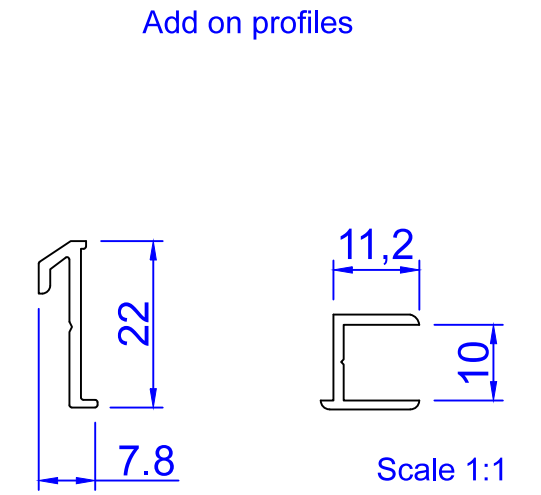

Constr. by	MO	Rev. by		Appr. by		Tolerance	General Tolerance ±0.2
Constr. Date	10/12/2018	Rev. date		Appr. date		Product series	HelAlu
Norwegian	ND HelAlu Sapa 1086 Window HelAlu						
Swedish	ND HelAlu Sapa 1086 Window HelAlu						
English	ND HelAlu Sapa 1086 Window HelAlu						

www.nordan.no - www.nordan.se - www.nordan.co.uk

Format	A3	Scale	1:2	Side	1 of 1
Drawing no.	NHA1086W				
Revision