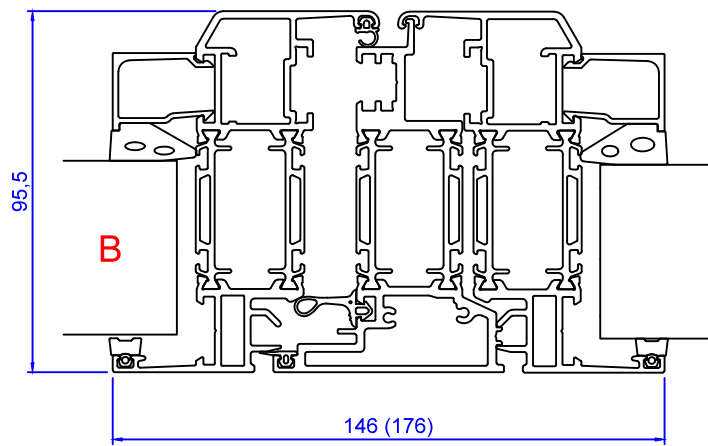

Constr. by	MO	Rev. by		Appr. by		Tolerance	General Tolerance ±0.2
Constr. Date	10/12/2018	Rev. date		Appr. date		Product series	HelAlu
Norwegian	ND HelAlu Sapa 1086 Window HelAlu						
Swedish	ND HelAlu Sapa 1086 Window HelAlu						
English	ND HelAlu Sapa 1086 Window HelAlu						

www.nordan.no - www.nordan.se - www.nordan.co.uk

Format	A3	Scale	1:2	Side	1 of 1
Drawing no.	NHA1086W				
Revision