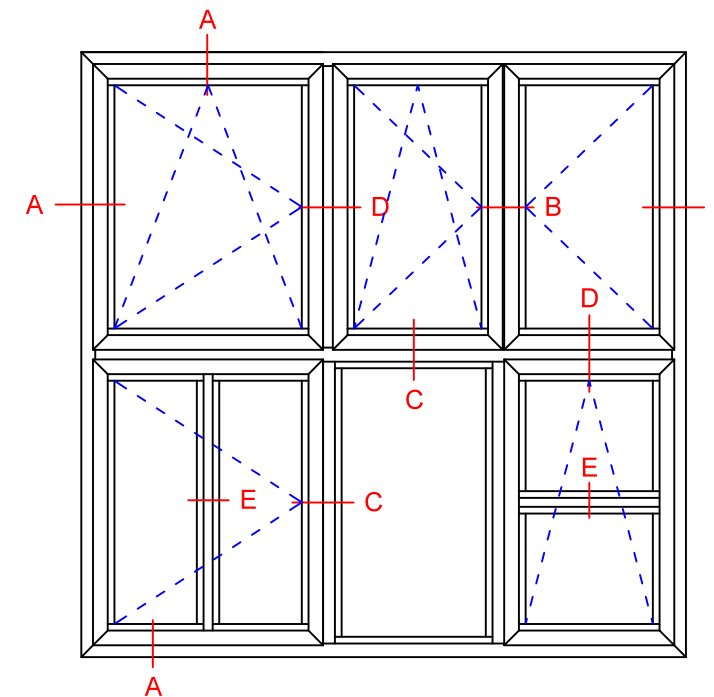

Constr. by	MO	Rev. by		Appr. by		Tolerance	General Tolerance ±0.2
Constr. Date	10/12/2018	Rev. date		Appr. date		Product series	HelAlu
Norwegian	ND HelAlu Sapa 1086 Window HelAlu						
Swedish	ND HelAlu Sapa 1086 Window HelAlu						
English	ND HelAlu Sapa 1086 Window HelAlu						

www.nordan.no - www.nordan.se - www.nordan.co.uk

Format	A3	Scale	1:2	Side	1 of 1
Drawing no.	NHA1086W				
Revision