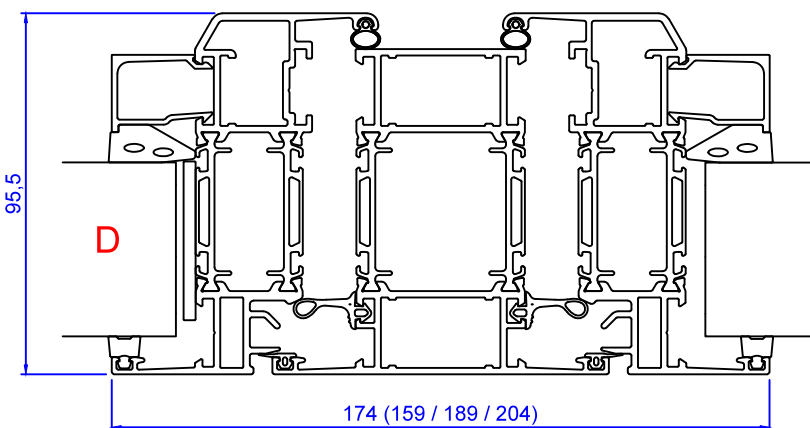

Constr. by	MO	Rev. by		Appr. by		Tolerance	General Tolerance ±0.2
Constr. Date	10/12/2018	Rev. date		Appr. date		Product series	HelAlu
Norwegian	ND HelAlu Sapa 1086 Window HelAlu						
Swedish	ND HelAlu Sapa 1086 Window HelAlu						
English	ND HelAlu Sapa 1086 Window HelAlu						

www.nordan.no - www.nordan.se - www.nordan.co.uk

Format	A3	Scale	1:2	Side	1 of 1
Drawing no.	NHA1086W				
Revision