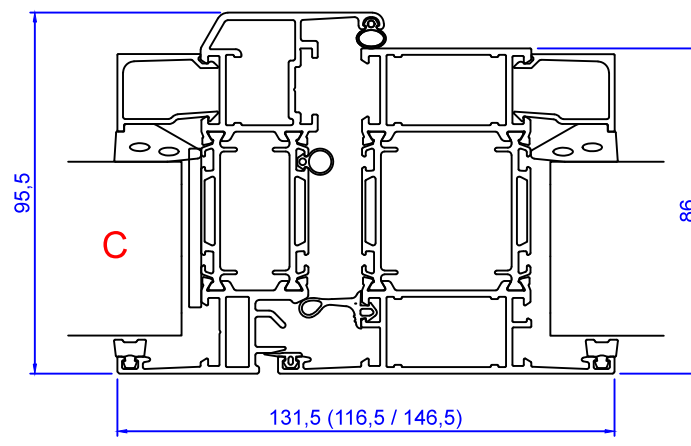

Constr. by	MO	Rev. by		Appr. by		Tolerance	General Tolerance ±0.2
Constr. Date	10/12/2018	Rev. date		Appr. date		Product series	HelAlu
Norwegian	ND HelAlu Sapa 1086 Window HelAlu						
Swedish	ND HelAlu Sapa 1086 Window HelAlu						
English	ND HelAlu Sapa 1086 Window HelAlu						

www.nordan.no - www.nordan.se - www.nordan.co.uk

Format	A3	Scale	1:2	Side	1 of 1
Drawing no.	NHA1086W				
Revision