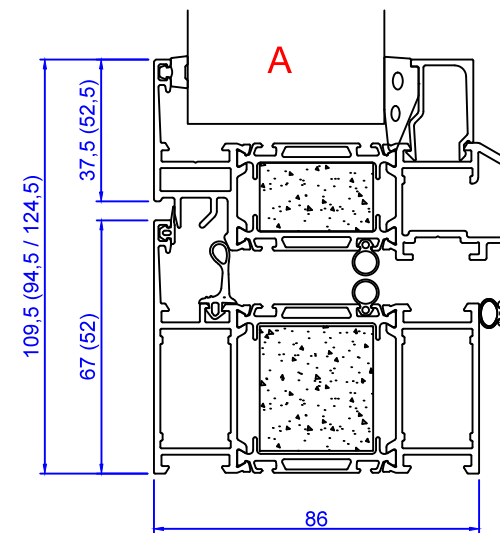

Sapa 1086 SX