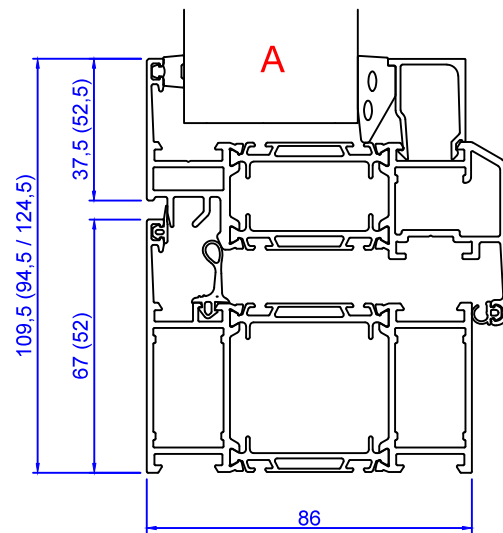

In this example we show "Norgeskarm" with SX insulation.
This configuration is also available with Basic and PX insulation

Sapa 1086

Constr. by	MO	Rev. by		Appr. by		Tolerance	General Tolerance ±0.2
Constr. Date	10/12/2018	Rev. date		Appr. date		Product series	HelAlu
Norwegian	ND HelAlu Sapa 1086 Window HelAlu						
Swedish	ND HelAlu Sapa 1086 Window HelAlu						
English	ND HelAlu Sapa 1086 Window HelAlu						

www.nordan.no - www.nordan.se - www.nordan.co.uk

Format	A3	Scale	1:2	Side	1 of 1
Drawing no.	NHA1086W				
Revision