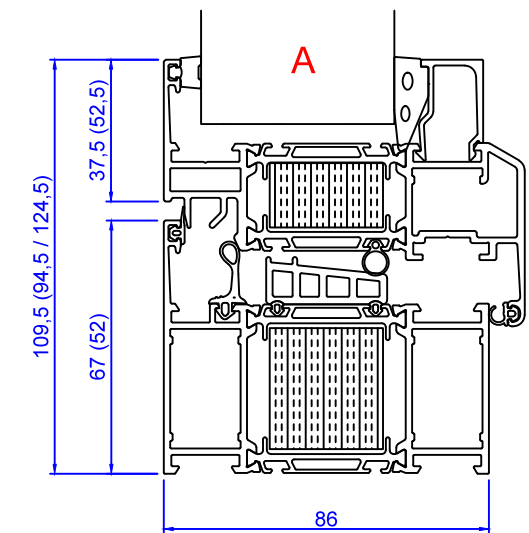

Sapa 1086 PX