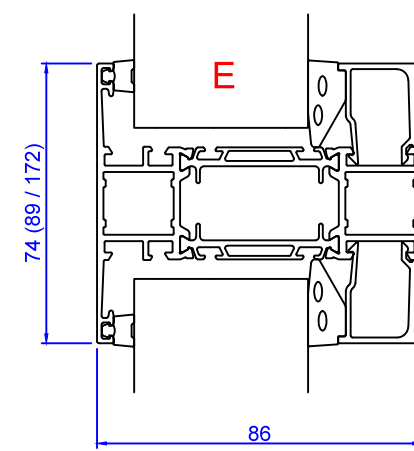

Constr. by	MO	Rev. by		Appr. by		Tolerance	General Tolerance ±0.2
Constr. Date	10/12/2018	Rev. date		Appr. date		Product series	HelAlu
Norwegian	ND HelAlu Sapa 1086 Window HelAlu						
Swedish	ND HelAlu Sapa 1086 Window HelAlu						
English	ND HelAlu Sapa 1086 Window HelAlu						

www.nordan.no - www.nordan.se - www.nordan.co.uk

Format	A3	Scale	1:2	Side	1 of 1
Drawing no.	NHA1086W				
Revision