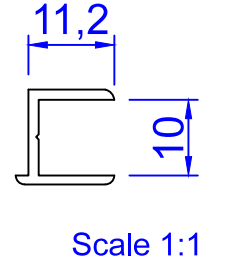

In this example we show "Norgeskarm" with SX insulation.
This configuration is also available with Basic and PX insulation

Add on profiles

Scale 1:1

Constr. by	MO	Rev. by		Appr. by		Tolerance	General Tolerance ±0.2
Constr. Date	11/7/2018	Rev. date		Appr. date		Product series	HelAlu
Norwegian:	ND HelAlu Sapa 3086 Fast vindu						
Swedish:	ND HelAlu Sapa 3086 Fast Fönster						
English:	ND HelAlu Sapa 3086 Fixed Light						

www.nordan.no - www.nordan.se - www.nordan.co.uk

Format	A3	Scale	1:2	Side	1 of 1	Revision	
Drawing no.	NHA3086FL