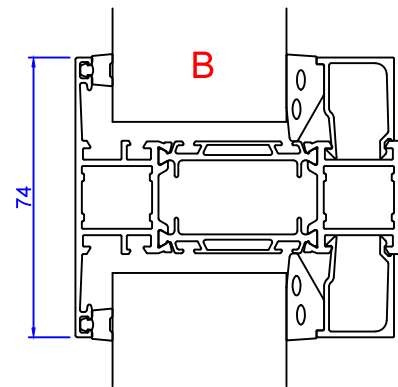

In this example we show "Norgeskarm" with SX insulation.
This configuration is also available with Basic and PX insulation

Add on profiles

Scale 1:1

Constr. by	MO	Rev. by		Appr. by		Tolerance	General Tolerance ±0.2
Constr. Date	11/7/2018	Rev. date		Appr. date		Product series	HelAlu
Norwegian:	ND HelAlu Sapa 3086 Fast vindu						
Swedish:	ND HelAlu Sapa 3086 Fast Fönster						
English:	ND HelAlu Sapa 3086 Fixed Light						

www.nordan.no - www.nordan.se - www.nordan.co.uk

Format	A3	Scale	1:2	Side	1 of 1	Revision	
Drawing no.	NHA3086FL