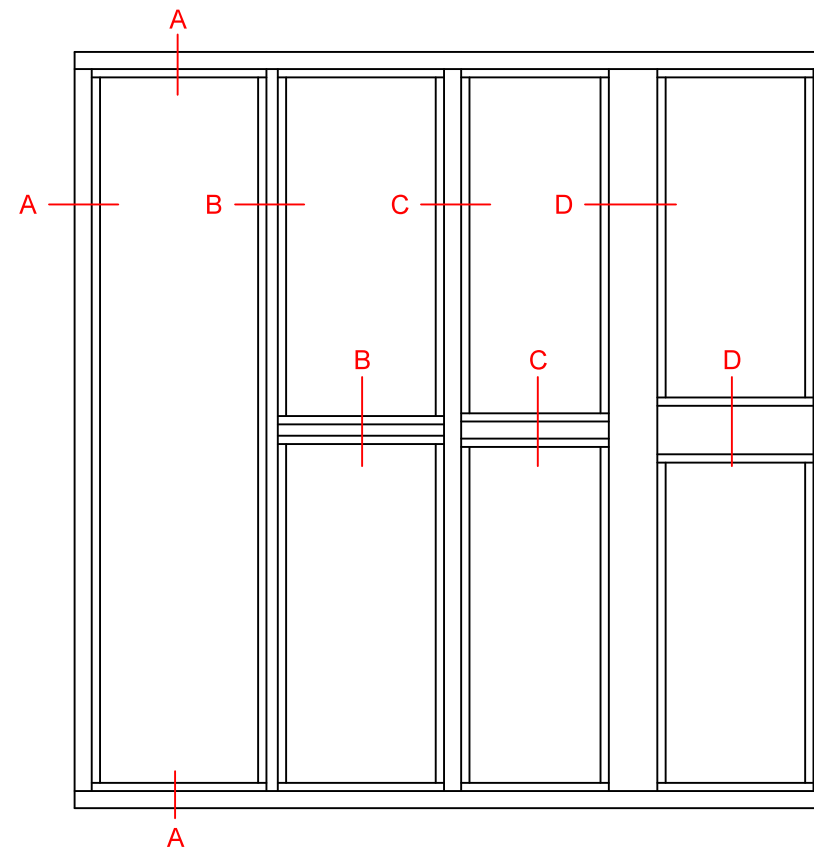

In this example we show "Norgeskarm" with SX insulation.
This configuration is also available with Basic and PX insulation

Add on profiles

Scale 1:1

Constr. by	MO	Rev. by		Appr. by		Tolerance	General Tolerance ±0.2
Constr. Date	11/7/2018	Rev. date		Appr. date		Product series	HelAlu
Norwegian:	ND HelAlu Sapa 3086 Fast vindu						
Swedish:	ND HelAlu Sapa 3086 Fast Fönster						
English:	ND HelAlu Sapa 3086 Fixed Light						

www.nordan.no - www.nordan.se - www.nordan.co.uk

Format	A3	Scale	1:2	Side	1 of 1	Revision	
Drawing no.	NHA3086FL