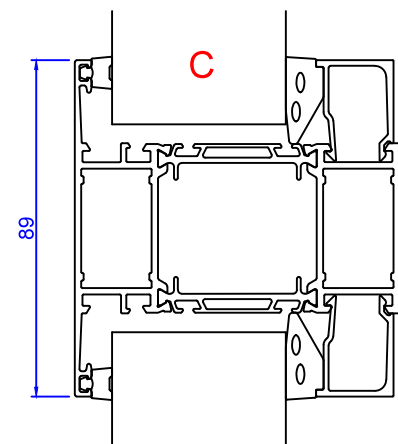

In this example we show "Norgeskarm" with SX insulation.
This configuration is also available with Basic and PX insulation

Add on profiles

Scale 1:1

Constr. by	MO	Rev. by		Appr. by		Tolerance	General Tolerance ±0.2
Constr. Date	11/7/2018	Rev. date		Appr. date		Product series	HelAlu
Norwegian:	ND HelAlu Sapa 3086 Fast vindu						
Swedish:	ND HelAlu Sapa 3086 Fast Fönster						
English:	ND HelAlu Sapa 3086 Fixed Light						

www.nordan.no - www.nordan.se - www.nordan.co.uk

Format	A3	Scale	1:2	Side	1 of 1	Revision	
Drawing no.	NHA3086FL