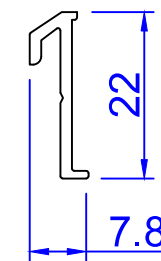

In this example we show "Norgeskarm" with SX insulation.
This configuration is also available with Basic and PX insulation

Add on profiles

Scale 1:1

Constr. by	MO	Rev. by		Appr. by		Tolerance	General Tolerance ±0.2
Constr. Date	11/7/2018	Rev. date		Appr. date		Product series	HelAlu
Norwegian:	ND HelAlu Sapa 3086 Fast vindu						
Swedish:	ND HelAlu Sapa 3086 Fast Fönster						
English:	ND HelAlu Sapa 3086 Fixed Light						

www.nordan.no - www.nordan.se - www.nordan.co.uk

Format	A3	Scale	1:2	Side	1 of 1	Revision	
Drawing no.	NHA3086FL