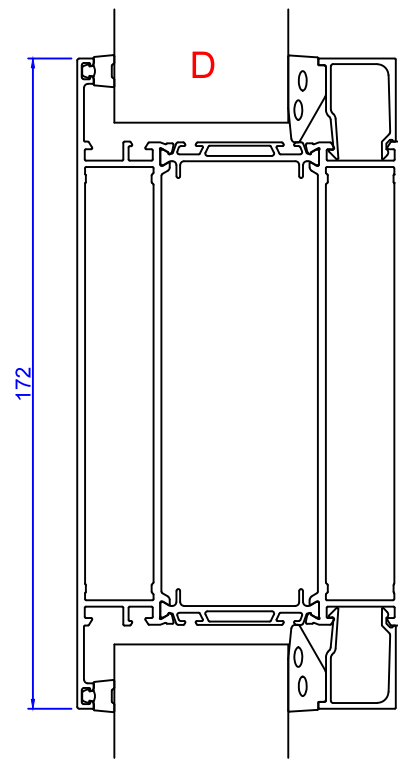

In this example we show "Norgeskarm" with SX insulation.
This configuration is also available with Basic and PX insulation

Add on profiles

Scale 1:1

Constr. by	MO	Rev. by		Appr. by		Tolerance	General Tolerance ±0.2
Constr. Date	11/7/2018	Rev. date		Appr. date		Product series	HelAlu
Norwegian:	ND HelAlu Sapa 3086 Fast vindu						
Swedish:	ND HelAlu Sapa 3086 Fast Fönster						
English:	ND HelAlu Sapa 3086 Fixed Light						

www.nordan.no - www.nordan.se - www.nordan.co.uk

Format	A3	Scale	1:2	Side	1 of 1	Revision	
Drawing no.	NHA3086FL