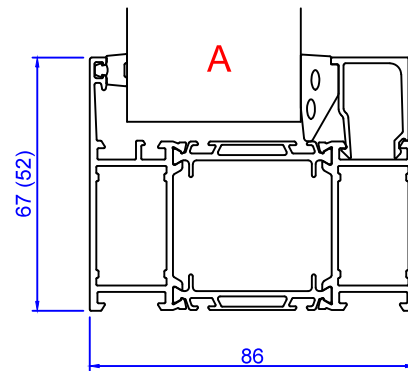

In this example we show "Norgeskarm" with SX insulation.
This configuration is also available with Basic and PX insulation

Sapa 3086

Add on profiles

Scale 1:1

Constr. by	MO	Rev. by		Appr. by		Tolerance	General Tolerance ±0.2
Constr. Date	11/7/2018	Rev. date		Appr. date		Product series	HelAlu
Norwegian:	ND HelAlu Sapa 3086 Fast vindu						
Swedish:	ND HelAlu Sapa 3086 Fast Fönster						
English:	ND HelAlu Sapa 3086 Fixed Light						

www.nordan.no - www.nordan.se - www.nordan.co.uk

Format	A3	Scale	1:2	Side	1 of 1	Revision	
Drawing no.	NHA3086FL