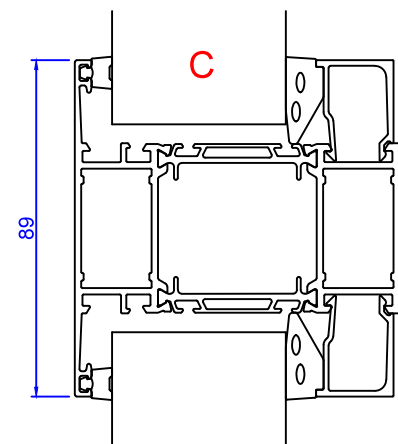

In this example we show "Norgeskarm" with SX insulation.
This configuration is also available with Basic and PX insulation

Add on profiles

Scale 1:1

Constr. by	MO	Rev. by		Appr. by		Tolerance	General Tolerance ±0.2
Constr. Date	11/7/2018	Rev. date		Appr. date		Product series	HelAlu
Norwegian:	ND HelAlu Sapa 3086 Fast vindu						
Swedish:	ND HelAlu Sapa 3086 Fast Fönster						
English:	ND HelAlu Sapa 3086 Fixed Light						

www.nordan.no - www.nordan.se - www.nordan.co.uk		
Format	Scale	Side
A3	1:2	1 of 1
Drawing no.	Revision	
NHA3086FL