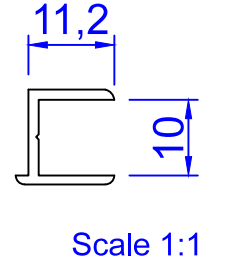

In this example we show "Norgeskarm" with SX insulation.
This configuration is also available with Basic and PX insulation

Add on profiles

Scale 1:1

Constr. by	MO	Rev. by		Appr. by		Tolerance	General Tolerance ±0.2
Constr. Date	11/7/2018	Rev. date		Appr. date		Product series	HelAlu
Norwegian:	ND HelAlu Sapa 3086 Fast vindu						
Swedish:	ND HelAlu Sapa 3086 Fast Fönster						
English:	ND HelAlu Sapa 3086 Fixed Light						

www.nordan.no - www.nordan.se - www.nordan.co.uk		
Format	Scale	Side
A3	1:2	1 of 1
Drawing no.	Revision	
NHA3086FL