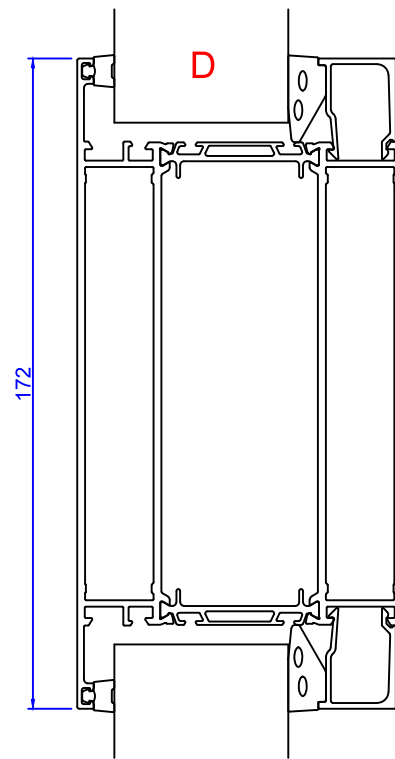

In this example we show "Norgeskarm" with SX insulation.
This configuration is also available with Basic and PX insulation

Add on profiles

Scale 1:1

Constr. by	MO	Rev. by		Appr. by		Tolerance	General Tolerance ±0.2
Constr. Date	11/7/2018	Rev. date		Appr. date		Product series	HelAlu
Norwegian:	ND HelAlu Sapa 3086 Fast vindu						
Swedish:	ND HelAlu Sapa 3086 Fast Fönster						
English:	ND HelAlu Sapa 3086 Fixed Light						

www.nordan.no - www.nordan.se - www.nordan.co.uk		
Format	Scale	Side
A3	1:2	1 of 1
Drawing no.	Revision	
NHA3086FL