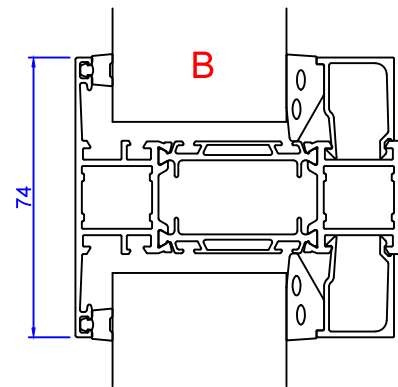

In this example we show "Norgeskarm" with SX insulation.
This configuration is also available with Basic and PX insulation

Add on profiles

Scale 1:1

Constr. by	MO	Rev. by		Appr. by		Tolerance	General Tolerance ±0.2
Constr. Date	11/7/2018	Rev. date		Appr. date		Product series	HelAlu
Norwegian:	ND HelAlu Sapa 3086 Fast vindu						
Swedish:	ND HelAlu Sapa 3086 Fast Fönster						
English:	ND HelAlu Sapa 3086 Fixed Light						

www.nordan.no - www.nordan.se - www.nordan.co.uk		
Format	Scale	Side
A3	1:2	1 of 1
Drawing no.	Revision	
NHA3086FL