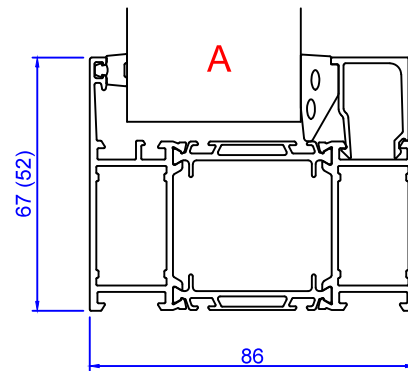

In this example we show "Norgeskarm" with SX insulation.
This configuration is also available with Basic and PX insulation

Sapa 3086

Add on profiles

Scale 1:1

Constr. by	MO	Rev. by		Appr. by		Tolerance	General Tolerance ±0.2
Constr. Date	11/7/2018	Rev. date		Appr. date		Product series	HelAlu
Norwegian:	ND HelAlu Sapa 3086 Fast vindu						
Swedish:	ND HelAlu Sapa 3086 Fast Fönster						
English:	ND HelAlu Sapa 3086 Fixed Light						

www.nordan.no - www.nordan.se - www.nordan.co.uk		
Format	Scale	Side
A3	1:2	1 of 1
Drawing no.	Revision	
NHA3086FL