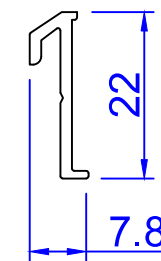

In this example we show "Norgeskarm" with SX insulation.
This configuration is also available with Basic and PX insulation

Add on profiles

Scale 1:1

Constr. by	MO	Rev. by		Appr. by		Tolerance	General Tolerance ±0.2
Constr. Date	11/7/2018	Rev. date		Appr. date		Product series	HelAlu
Norwegian:	ND HelAlu Sapa 3086 Fast vindu						
Swedish:	ND HelAlu Sapa 3086 Fast Fönster						
English:	ND HelAlu Sapa 3086 Fixed Light						

www.nordan.no - www.nordan.se - www.nordan.co.uk		
Format	Scale	Side
A3	1:2	1 of 1
Drawing no.	Revision	
NHA3086FL