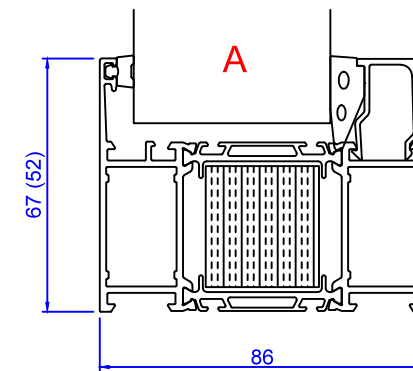

Sapa 3086 PX