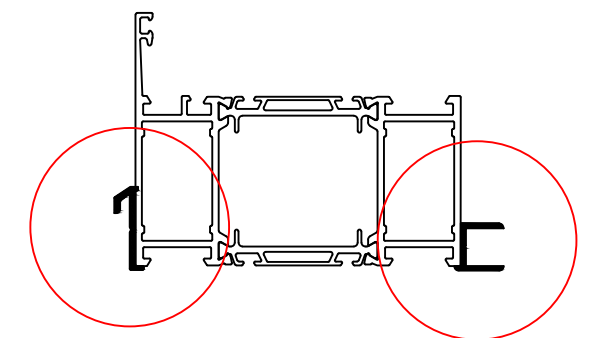

Add on profiles

Scale 1:1