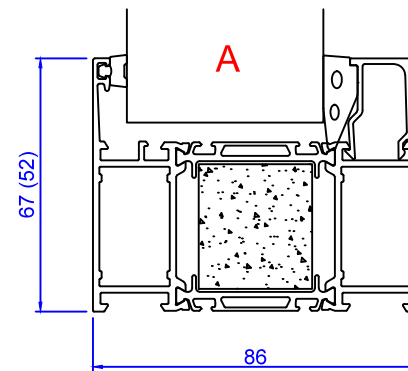

Sapa 3086 SX