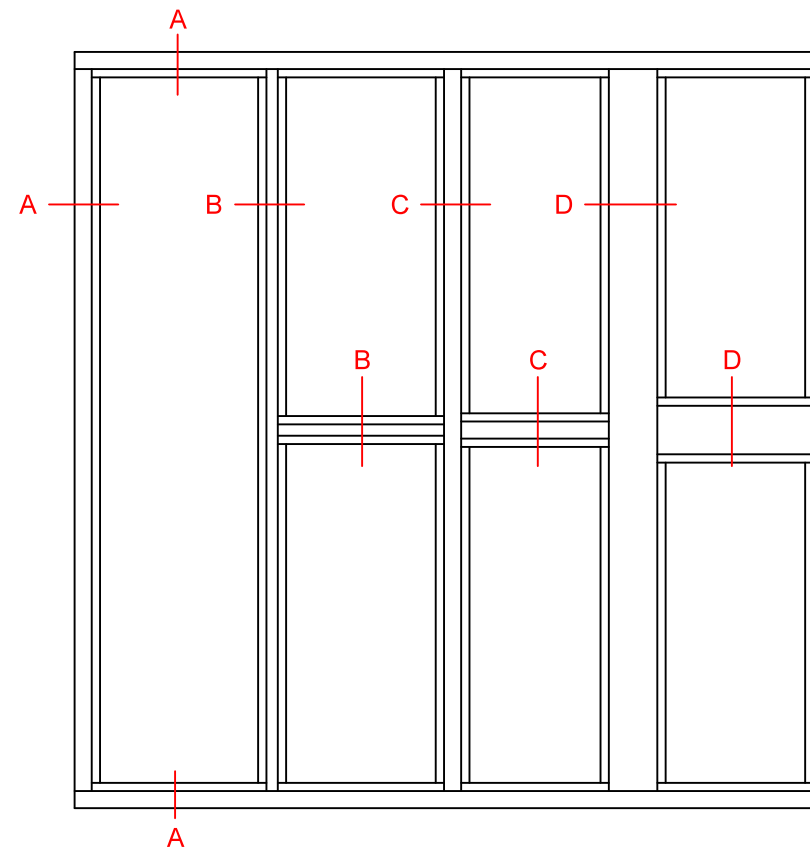

In this example we show "Norgeskarm" with SX insulation.
This configuration is also available with Basic and PX insulation

Add on profiles

Scale 1:1

Constr. by	MO	Rev. by		Appr. by		Tolerance	General Tolerance ±0.2
Constr. Date	11/7/2018	Rev. date		Appr. date		Product series	HelAlu
Norwegian:	ND HelAlu Sapa 3086 Fast vindu						
Swedish:	ND HelAlu Sapa 3086 Fast Fönster						
English:	ND HelAlu Sapa 3086 Fixed Light						

www.nordan.no - www.nordan.se - www.nordan.co.uk		
Format	Scale	Side
A3	1:2	1 of 1
Drawing no.	Revision	
NHA3086FL