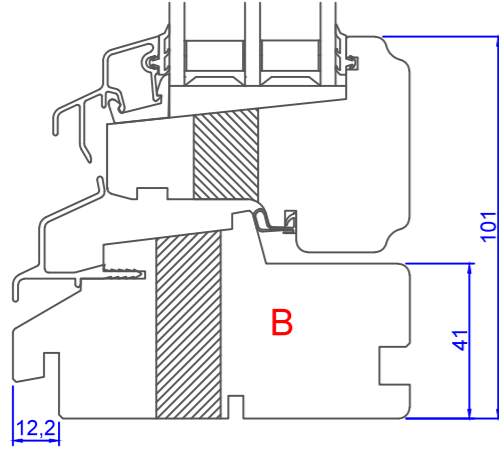

1 2 3 4 5 6 7 8

A
B
C
D
E
F

A
B
C
D
E
F

Constr. by AOS	Rev. by	Appr. by	Tolerance General Tolerance ± 0.2
Constr. Date 12/18/2015	Rev. date	Appr. date	Product series NTech
Norwegian: ND NTech Sikkerhetsvindu NTech Passiv, 105 mm karm			
Swedish: ND NTech Dreh-kipp Säkerhetsfönster NTech Passiv, 105 mm karm			
English: ND NTech Tilt and Turn NTech Passive, 105 mm frame			

NorDan
www.nordan.no - www.nordan.se - www.nordan.co.uk

Format: **A3** Scale: **1:2** Side: **1 of 1**

Drawing no. **N010904**

1 2 3 4