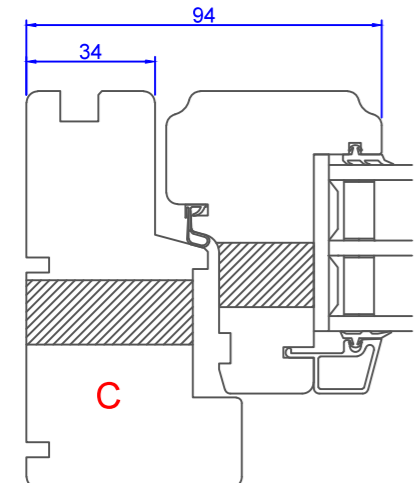

1 2 3 4 5 6 7 8

A
B
C
D
E
F

A
B
C
D
E
F

Constr. by AOS	Rev. by	Appr. by	Tolerance General Tolerance ± 0.2
Constr. Date 12/18/2015	Rev. date	Appr. date	Product series NTech
Norwegian: ND NTech Sikkerhetsvindu NTech Passiv, 105 mm karm			
Swedish: ND NTech Dreh-kipp Säkerhetsfönster NTech Passiv, 105 mm karm			
English: ND NTech Tilt and Turn NTech Passive, 105 mm frame			

NorDan
www.nordan.no - www.nordan.se - www.nordan.co.uk

Format: **A3** Scale: **1:2** Side: **1 of 1**

Drawing no. **N010904**

1 2 3 4