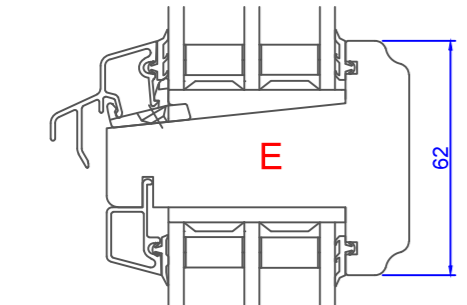

1 2 3 4 5 6 7 8

A
B
C
D
E
F

A
B
C
D
E
F

Constr. by AOS	Rev. by	Appr. by	Tolerance General Tolerance ± 0.2
Constr. Date 12/18/2015	Rev. date	Appr. date	Product series NTech
Norwegian: ND NTech Sikkerhetsvindu NTech Passiv, 105 mm karm			
Swedish: ND NTech Dreh-kipp Säkerhetsfönster NTech Passiv, 105 mm karm			
English: ND NTech Tilt and Turn NTech Passive, 105 mm frame			

NorDan
www.nordan.no - www.nordan.se - www.nordan.co.uk

Format: **A3** Scale: **1:2** Side: **1 of 1**

Drawing no. **N010904**

1 2 3 4