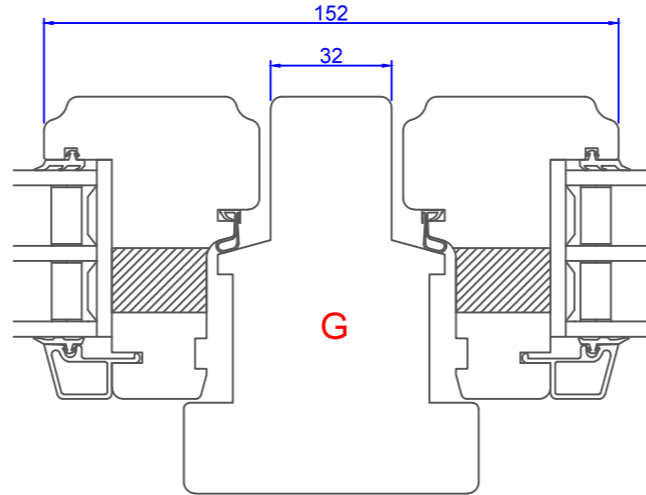

1 2 3 4 5 6 7 8

A
B
C
D
E
F

A
B
C
D
E
F

Constr. by AOS	Rev. by	Appr. by	Tolerance General Tolerance ± 0.2
Constr. Date 12/18/2015	Rev. date	Appr. date	Product series NTech
Norwegian: ND NTech Sikkerhetsvindu NTech Passiv, 105 mm karm			
Swedish: ND NTech Dreh-kipp Säkerhetsfönster NTech Passiv, 105 mm karm			
English: ND NTech Tilt and Turn NTech Passive, 105 mm frame			

NorDan
www.nordan.no - www.nordan.se - www.nordan.co.uk

Format: **A3** Scale: **1:2** Side: **1 of 1**

Drawing no. **N010904**

1 2 3 4