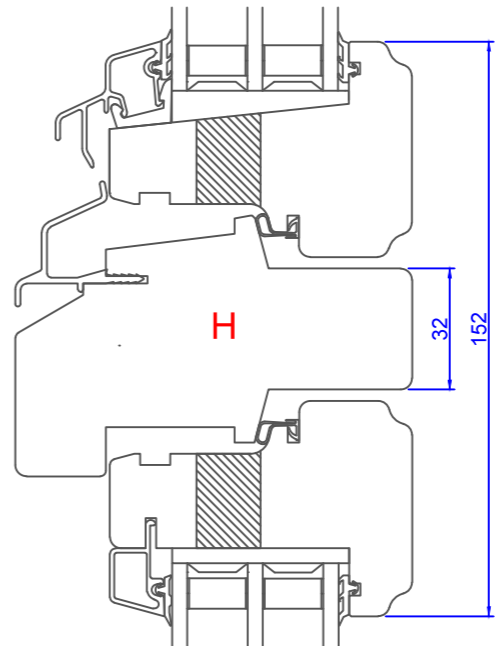

1 2 3 4 5 6 7 8

A
B
C
D
E
F

A
B
C
D
E
F

Constr. by AOS	Rev. by	Appr. by	Tolerance General Tolerance ± 0.2
Constr. Date 12/18/2015	Rev. date	Appr. date	Product series NTech
Norwegian: ND NTech Sikkerhetsvindu NTech Passiv, 105 mm karm			
Swedish: ND NTech Dreh-kipp Säkerhetsfönster NTech Passiv, 105 mm karm			
English: ND NTech Tilt and Turn NTech Passive, 105 mm frame			

NorDan
www.nordan.no - www.nordan.se - www.nordan.co.uk

Format: **A3** Scale: **1:2** Side: **1 of 1**

Drawing no. **N010904**

1 2 3 4