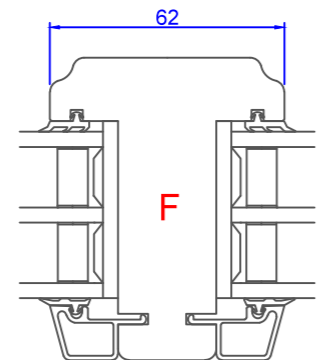

1 2 3 4 5 6 7 8

A
B
C
D
E
F

A
B
C
D
E
F

Constr. by AOS	Rev. by	Appr. by	Tolerance General Tolerance ± 0.2
Constr. Date 12/18/2015	Rev. date	Appr. date	Product series NTech
Norwegian: ND NTech Sikkerhetsvindu NTech Passiv, 105 mm karm			
Swedish: ND NTech Dreh-kipp Säkerhetsfönster NTech Passiv, 105 mm karm			
English: ND NTech Tilt and Turn NTech Passive, 105 mm frame			

NorDan
www.nordan.no - www.nordan.se - www.nordan.co.uk

Format: **A3** Scale: **1:2** Side: **1 of 1**

Drawing no. **N010904**

1 2 3 4