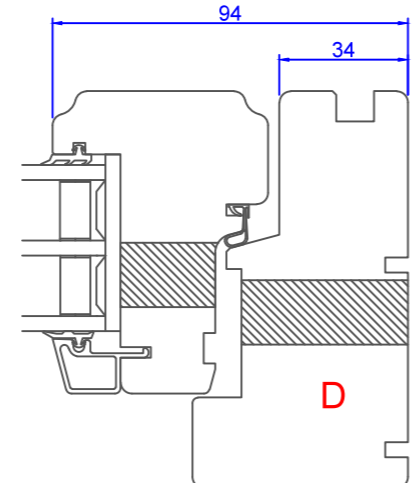

1 2 3 4 5 6 7 8

A
B
C
D
E
F

A
B
C
D
E
F

Constr. by AOS	Rev. by	Appr. by	Tolerance General Tolerance ± 0.2
Constr. Date 12/18/2015	Rev. date	Appr. date	Product series NTech
Norwegian: ND NTech Sikkerhetsvindu NTech Passiv, 105 mm karm			
Swedish: ND NTech Dreh-kipp Säkerhetsfönster NTech Passiv, 105 mm karm			
English: ND NTech Tilt and Turn NTech Passive, 105 mm frame			

NorDan
www.nordan.no - www.nordan.se - www.nordan.co.uk

Format: **A3** Scale: **1:2** Side: **1 of 1**

Drawing no. **N010904**

1 2 3 4