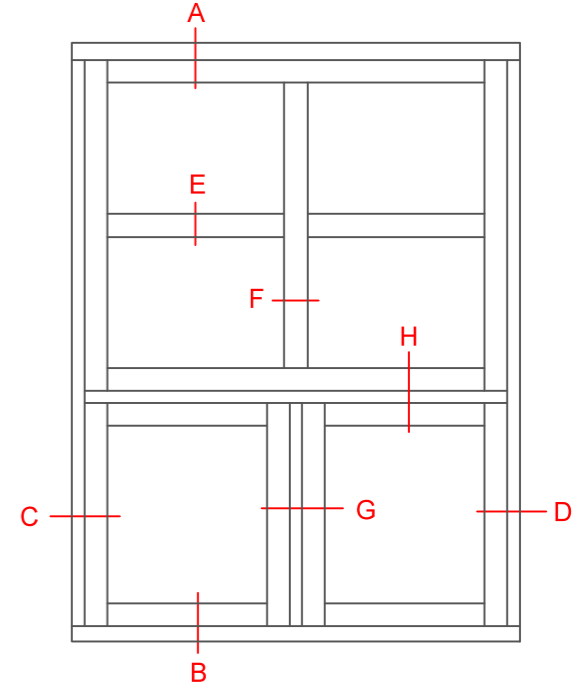

1 2 3 4 5 6 7 8

A
B
C
D
E
F

A
B
C
D
E
F

Constr. by AOS	Rev. by	Appr. by	Tolerance General Tolerance ± 0.2
Constr. Date 12/18/2015	Rev. date	Appr. date	Product series NTech
Norwegian: ND NTech Sikkerhetsvindu NTech Passiv, 105 mm karm			
Swedish: ND NTech Dreh-kipp Säkerhetsfönster NTech Passiv, 105 mm karm			
English: ND NTech Tilt and Turn NTech Passive, 105 mm frame			

NorDan
www.nordan.no - www.nordan.se - www.nordan.co.uk

Format: **A3** Scale: **1:2** Side: **1 of 1**

Drawing no. **N010904**

1 2 3 4